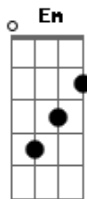

© ukulele-chords.com