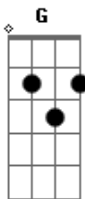

She & Him - Brand New Shoes

Tom: G

(intro 2x) G Em C D

G Em C D
I had some brand new shoes
G Em C D
They were all red but they gave me the blues
G G7 C A7
And they're runnin' away, they left me a letter
Em E7 E A7
It's just like you told me it'd be
C C C
It's nothin' nothin' nothin'
D G Em C D
nothin' at all
G Em C D
We are all made of air
G Em C
D
There's stars in my eyes and there's sun in my hair
G G7 C A7
And I'm runnin' away, it makes me feel better
Em E7 E A7
It's just like you told me it'd be
C C C
It's nothin' nothin' nothin'
D G Em C D
nothin' at all

G Em C D
When it comes down to this
G Em C D
I'm neither sorry nor cross nor unfit
G G7 C A7
And I'm runnin' away, there's smoke on my sweater
Em E7 E A7
It's just like you told me it'd be
C C C
It's nothin' nothin' nothin'
D G Em C D
nothin' at all
G Em C D
I had some brand new shoes
G Em C D
They were all red but they gave me the blues
G G7 C A7
And they're running away, they left me a letter
Em E7 E A7
It's just like you told me it'd be
C C C
It's nothin' nothin' nothin'
D G Em C D
nothin' at all
G Em C D
at all
G Em C D G
at all

Acordes