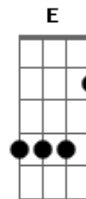

© ukulele-chords.com