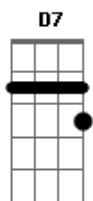

© ukulele-chords.com