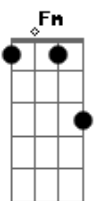

© ukulele-chords.com