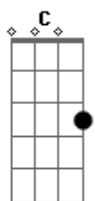

© ukulele-chords.com