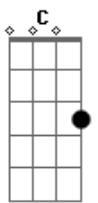

© ukulele-chords.com