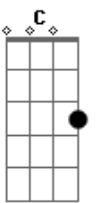

© ukulele-chords.com