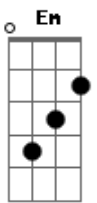

© ukulele-chords.com