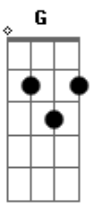

© ukulele-chords.com