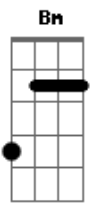

© ukulele-chords.com