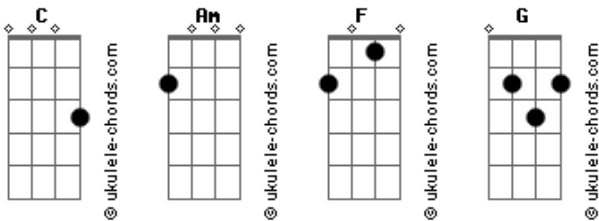

Shawn Mendes - That'll Be The Day

tom:

Intro: Am C F C F C G

[Primeira Parte]

Am C F C
You could move away, you could build a home
F C G
With somebody I don't know, doesn't matter what you say
Am C F C
It's not ever gonna change, you can't fight the truth
F C G
Till your face turns blue, this love is here to stay

[Refrão]

Am C F C
But there'll be a day when I don't hear a sound
F C
I'll be six feet underground
G Am
And that'll be the day I lose you
C F C
Ooh-oooh-oooh-oooh-oooh-oooh
F C G Am
Ooh-oooh-oooh-oooh-oooh, that'll be the day I lose you
C F C
Ooh-oooh-oooh-oooh-oooh-oooh
F C G
Ooh-oooh-oooh-oooh-oooh, that'll be the day

[Segunda Parte]

Acordes

Am C F C
I could pretend that I have a chance
F C G
At another romance, but, honey, in the end
Am C F C
Even if I tried, I'll be wasting breath
F C G
I'll be faking sex, 'cause you'll be on my mind