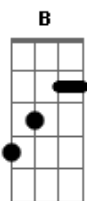

© ukulele-chords.com