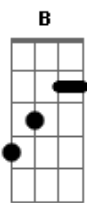

Acordes

© ukulele-chords.com

© ukulele-chords.com

© ukulele-chords.com

© ukulele-chords.com

© ukulele-chords.com

© ukulele-chords.com

© ukulele-chords.com

© ukulele-chords.com