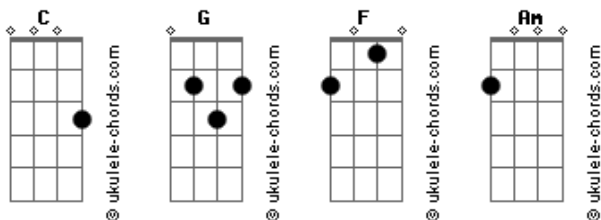

Shawn Mendes - Running Low

Tom: C
Intro: 2x: C G F
C G F
Weeks on end, I'm on the road
C G F
I start to lose my sense of home
C G F
I should've called so many times but I...
C G F
I just sat next to my phone
Am G F
Just know it takes it from me
Am G F G
To end this darling, no

C G F G
And I know you'll find someone who gives you the time I
didn't give to you
Am
I'm running low
G
I'm sorry but I have to go
G
Woah
C G
It may be I who never feel
F G
You gave me something so real
Am
I'm running low
G F G
I'm sorry but I have to go

C G F G C G F G
Woah, Woah, Woah, Woah

C G F
Thinking back to every night
C G F
That we just laid there for a while
C G F G
And when I looked into your eyes
C G F
Never thought I'd say goodbye
Am G F
Just know it takes it from me
Am G F G
To end this darling, no
Yeahhh

C G F G

Acordes

And I know you'll find someone who gives you the time I
didn't give to you
Am
I'm running low
G
I'm sorry but I have to go
G
Woah
C G
It may be I who never feel
F G
You gave me something so real
Am
I'm running low
G F G
I'm sorry but I have to go

F
Just needed time to
G
To find my own
Am
But I promise someone
C
Will give you all you want
F
Can give you all you need
G
And you just gotta see
Am G
I never meant to hurt you, no

C G F G
And I know you'll find someone who gives you the time I
didn't give to you
Am
I'm running low
G
I'm sorry but I have to go
G
Woah
C G
It may be I who never feel
F G
You gave me something so real
Am G F G
I'm sorry but I have to go
(C G F F Am G F)