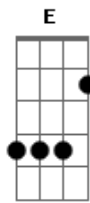

© ukulele-chords.com