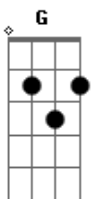

Em
Grown up in the place that we live
Make love, then we fight
C
Laugh 'cause it was only meant to be for one night baby
D
I guess we can't control
G
What's just not up to us
Be mine, be mine, yeah
Anytime, anytime
Em C G D
Ooh you know I've been alone for quite a while, haven't I
Em
I thought I knew it all
C
Found love but I was wrong
G
More times than enough
D
But since you came along
I'm thinking baby
G Em
You are bringing out a different kind of me
C D
There's no safety net that's underneath, I'm free
G
Falling all in
Em
You fell for men who weren't how they appear
C D
Trapped up on a tightrope now we're here, we're free
G
Falling all in you
Em
Every time I see you baby I get lost
C G
If I'm dreaming, baby, please don't wake me up
D Em
Every night I'm with you I fall more in love
C
Now I'm laying by your side
G D
Everything feels right since you came along
I'm thinking baby
G Em
You (Yeah) are bringing out a different kind of me
C D
There's no safety net that's underneath, I'm free
G
Falling all in
Em
You fell for men who weren't how they appear (Ooh)
C D
Trapped up on a tightrope now we're here, we're free
G
Falling all in

Acordes

© ukulele-chords.com