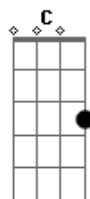

© ukulele-chords.com