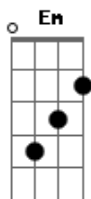

© ukulele-chords.com