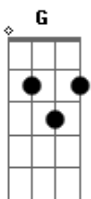

Em
Grown up in the place that we live
Make love, then we fight
C
Laugh 'cause it was only meant to be for one night baby
D
I guess we can't control
G
What's just not up to us
Be mine, be mine, yeah
Anytime, anytime
Em C G D
Ooh you know I've been alone for quite a while, haven't I
I thought I knew it all
C
Found love but I was wrong
G
More times than enough
D
But since you came along
I'm thinking baby
G Em
You are bringing out a different kind of me
C D
There's no safety net that's underneath, I'm free
G
Falling all in
Em
You fell for men who weren't how they appear
C D
Trapped up on a tightrope now we're here, we're free
G
Falling all in you
Em
Every time I see you baby I get lost
C G
If I'm dreaming, baby, please don't wake me up
D Em
Every night I'm with you I fall more in love
C
Now I'm laying by your side
G D
Everything feels right since you came along
I'm thinking baby
G Em
You (Yeah) are bringing out a different kind of me
C D
There's no safety net that's underneath, I'm free
G
Falling all in
Em
You fell for men who weren't how they appear (Ooh)
C D
Trapped up on a tightrope now we're here, we're free
G
Falling all in

Acordes

© ukulele-chords.com