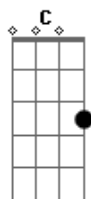

© ukulele-chords.com