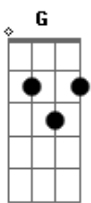

Shawn Mendes - Carried Away

tom:

Intro: Em7 G Cadd9 G Dadd9

Em7 Dadd9 G
We had nights of endless music
Cadd9 Dadd9 G Dadd9
We were dizzy dancing ?till the dawn
Em7 Dadd9 G
We were free, singing sweet harmonies with the city
Cadd9 G
But maybe that was someone else?s song

C7M G
Back to earth again
D
You knew where this was headed
C7M
And honestly you?re better off
G D
Better here where you belong

Cadd9 G
You got caught up in the colors
Dadd9 Em7
You got wrapped up in the ride
Dadd9 Cadd9 G
You thought the feeling was forever
Dadd9 Em7
And the stars were on your side
Dadd9 Cadd9 G
It was lovely while It lasted
D7 Em7
But it wasn?t meant to stay
Cadd9 D Em7
Still you let yourself get carried away
Cadd9 D7 G
I guess I let myself get carried away

Cadd9 G Em7 Dadd9
We got carried away, carried away
Cadd9 G D
Got carried away, carried away

Em7 Dadd9 G Dadd9
So we got mixed up in the madness
Cadd9 Dadd9 G
But wasn?t it a perfect mess we made?
Cadd9
Where you live and you love, you read signs

Acordes

© ukulele-chords.com