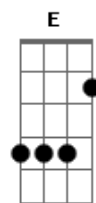

Shawn Mendes - Bad Reputation

Tom: D

(com acordes na forma de Capotraste na 2ª casa

C E Am
She got a bad reputation

Am F C E
She takes the long way home

C E Am
And all of my friends've seen her naked

Am F C E
Or so the story goes

E
All I need is you

F E
Ah, ah, ah, ooh

F E
Ah, ah, ah, ooh

F E
Nobody knows the way that I, I know her

F E
Said nobody knows the weight that's on her shoulders

F E
Said nobody knows the way that I, I know her

F E Am
I don't care what they say about you, baby

F E Am
They don't know what you've been through

F E Am
Trust me I could be the one to treat you like a lady

F E
Let me see what's underneath

E
All I need is you

C E Am
She got a bad reputation

F E Am C E
She takes the long way home

Acordes

© ukulele-chords.com

© ukulele-chords.com

© ukulele-chords.com

© ukulele-chords.com

© ukulele-chords.com