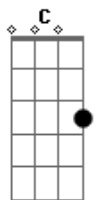

© ukulele-chords.com