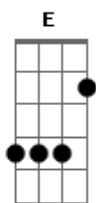

Shawn Mendes - Bad Reputation

Tom: D

(com acordes na forma de Capotraste na 2ª casa

C E Am
She got a bad reputation

Am F C E
She takes the long way home

C E Am
And all of my friends've seen her naked

Am F C E
Or so the story goes

E
All I need is you

F E
Ah, ah, ah, ooh

F E
Ah, ah, ah, ooh

F E
Nobody knows the way that I, I know her

F E
Said nobody knows the weight that's on her shoulders

F E
Said nobody knows the way that I, I know her

F E Am
I don't care what they say about you, baby

F E Am
They don't know what you've been through

F E Am
Trust me I could be the one to treat you like a lady

F E
Let me see what's underneath

E
All I need is you

C E Am
She got a bad reputation

F E Am C E
She takes the long way home

Acordes

© ukulele-chords.com

© ukulele-chords.com

© ukulele-chords.com

© ukulele-chords.com

© ukulele-chords.com