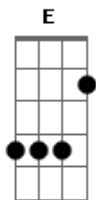

Shawn Mendes - Bad Reputation

Tom: D

(com acordes na forma de Capotraste na 2ª casa

C E Am
She got a bad reputation

Am F C E
She takes the long way home

C E Am
And all of my friends've seen her naked

Am F C E
Or so the story goes

F E Am
Trust me I could be the one to treat you like a lady

F E
Let me see what's underneath

E
All I need is you

C E Am
She got a bad reputation

Am F C E
Nobody gets too close

C E Am
A sight of a soul when it's breaking

E
All I need is you

F E
Ah, ah, ah, ooh

F E
Ah, ah, ah, ooh

F E
Nobody knows the way that I, I know her

F E
Said nobody knows the weight that's on her shoulders

F E
Said nobody knows the way that I, I know her

C E Am
She got a bad reputation

F E Am C E
She takes the long way home

Acordes

© ukulele-chords.com

© ukulele-chords.com

© ukulele-chords.com

© ukulele-chords.com

© ukulele-chords.com