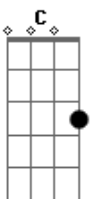

Shawn James - Pendulum Swing

Tom: C
Intro: F7M Am7 Am

F7M Am7 Am
Gotta get out of this town
F7M Am7 Am
Been feeling that way ever since my feet touched this cursed ground
F7M Am7 Am
I made it so I couldn't even stand
F7M Am7 Am
With the help of this bottle in my hand

Am G C
Cause though I may fall down with the sun

F Am
You better know that I'm not done
Am7 Am G C G G G7
Cause I'll rise up with the morning light
Am G C F Am

Just because I fall, it don't mean I've lost it all
Am7 Am G C G Am
It's all apart of the pendulum swing

Am G C
Cause though we may fall down with the sun
F Am

You better know that we're not done
Am7 Am G C G G G7
Cause we'll rise up with the morning light
Am G C F Am

Am7 Am G C G Am
Just because we fall, it don't mean we've lost it all
It's all apart of the pendulum swing

Am G C G Am
It's all apart of the pendulum swing
Am G C G Am
It's all apart of the pendulum swing

Acordes

© ukulele-chords.com

© ukulele-chords.com

© ukulele-chords.com

© ukulele-chords.com

© ukulele-chords.com