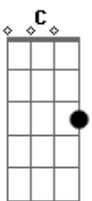

© ukulele-chords.com