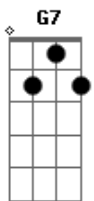

© ukulele-chords.com