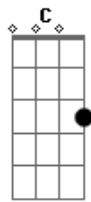

© ukulele-chords.com