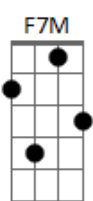

© ukulele-chords.com