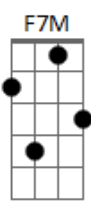

© ukulele-chords.com