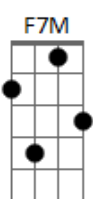

© ukulele-chords.com