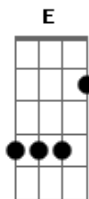

Shania Twain - You've Got a Way

Tom: A

(intro) D A

A E
You've got a way with me
Gbm Dbm
Somehow you got me to believe
D A Gbm
In everything that I could be
Bm E
I've gotta say, you really got a way

A E
You've got a way it seems
Gbm Dbm
You gave me faith to find my dreams
D A Gbm
You'll never know just what that means
Bm E
Can't you see, you got a way with me

(refrão)

D A
It's in the way you want me
Gbm

It's in the way you hold me
D A E
The way you show me just what love's made of
D (HOOK)
It's in the way we make love

A E
You've got a way with words
Gbm Dbm
You get me smiling even when it hurts
D A Gbm
There's no way to measure what your love is worth
Bm E
I can't believe the way you get through to me

(refrão)

(ponte)

D
Oh, how I adore you
Gbm
Like no one before you
E
I love you just the way you are

(refrão)

D A (HOOK)
It's just the way you are

Acordes

© ukulele-chords.com

© ukulele-chords.com