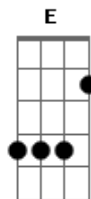

Shania Twain - You've Got a Way

Tom: A

(intro) D A

A E
You've got a way with me
Gbm Dbm
Somehow you got me to believe
D A Gbm
In everything that I could be
Bm E
I've gotta say, you really got a way

A E
You've got a way it seems
Gbm Dbm
You gave me faith to find my dreams
D A Gbm
You'll never know just what that means
Bm E
Can't you see, you got a way with me

(refrão)

D A
It's in the way you want me
Gbm

It's in the way you hold me
D A E
The way you show me just what love's made of
D (HOOK)
It's in the way we make love

A E
You've got a way with words
Gbm Dbm
You get me smiling even when it hurts
D A Gbm
There's no way to measure what your love is worth
Bm E
I can't believe the way you get through to me

(refrão)

(ponte)

D
Oh, how I adore you
Gbm
Like no one before you
E
I love you just the way you are

(refrão)

D A (HOOK)
It's just the way you are

Acordes

© ukulele-chords.com

© ukulele-chords.com