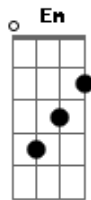

© ukulele-chords.com