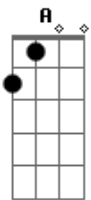

Shania Twain - You're Still The One

Tom: D

(capo 1ª casa)

(intro) D D G G

D G A
Looks like we made it look how far we've come my baby
D D G A
We mighta took the long way we knew we'd get there someday

(ponte)

D G A
They said "i bet they'll never make it"
D G A
But just look at us holding on
D G A
We're still together still going strong

(refrão)

G D G
(you're still the one) you're still the one i run to

Em A
The one that i belong to
D G A
You're still the one i want for life
G D G
(you're still the one) you're still the one that i love
Em A D G A
The only one i dream of you're still the one i kiss good night

D D G A
Ain't nothin' better we beat the odds together
D D G A
I'm glad we didn't listen look at what we would be missin'

(ponte)

(refrão)

(solo) G A A D G A A D

(refrão)

Acordes

© ukulele-chords.com

© ukulele-chords.com