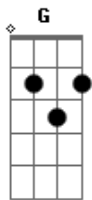

Shania Twain - You're Still The One

Tom: D

(capo 1ª casa)

(intro) D D G G

D G A
Looks like we made it look how far we've come my baby
D D G A
We mighta took the long way we knew we'd get there someday

(ponte)

D G A
They said "i bet they'll never make it"
D G A
But just look at us holding on
D G A
We're still together still going strong

(refrão)

G D G
(you're still the one) you're still the one i run to

Em A
The one that i belong to
D G A
You're still the one i want for life
G D G
(you're still the one) you're still the one that i love
Em A D G A
The only one i dream of you're still the one i kiss good night

D D G A
Ain't nothin' better we beat the odds together
D D G A
I'm glad we didn't listen look at what we would be missin'

(ponte)

(refrão)

(solo) G A A D G A A D

(refrão)

Acordes

© ukulele-chords.com

© ukulele-chords.com