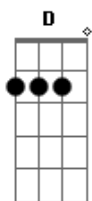

Shania Twain - You're Still The One

Tom: D

(capo 1ª casa)

(intro) D D G G

D G A
Looks like we made it look how far we've come my baby
D D G A
We mighta took the long way we knew we'd get there someday

(ponte)

D G A
They said "i bet they'll never make it"
D G A
But just look at us holding on
D G A
We're still together still going strong

(refrão)

G D G
(you're still the one) you're still the one i run to

Em A
The one that i belong to
D G A
You're still the one i want for life
G D G
(you're still the one) you're still the one that i love
Em A D G A
The only one i dream of you're still the one i kiss good night

D D G A
Ain't nothin' better we beat the odds together
D D G A
I'm glad we didn't listen look at what we would be missin'

(ponte)

(refrão)

(solo) G A A D G A A D

(refrão)

Acordes

© ukulele-chords.com

© ukulele-chords.com