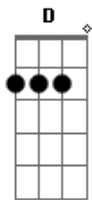

Shania Twain - You're Still The One

Tom: D

(capo 1ª casa)

(intro) D D G G

D G A
Looks like we made it look how far we've come my baby
D D G A
We mighta took the long way we knew we'd get there someday

(ponte)

D G A
They said "i bet they'll never make it"
D G A
But just look at us holding on
D G A
We're still together still going strong

(refrão)

G D G
(you're still the one) you're still the one i run to

Em A
The one that i belong to
D G A
You're still the one i want for life
G D G
(you're still the one) you're still the one that i love
Em A D G A
The only one i dream of you're still the one i kiss good night

D D G A
Ain't nothin' better we beat the odds together
D D G A
I'm glad we didn't listen look at what we would be missin'

(ponte)

(refrão)

(solo) G A A D G A A D

(refrão)

Acordes

© ukulele-chords.com

© ukulele-chords.com