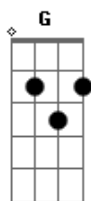

Shania Twain - You're Still The One

Tom: D

(capo 1ª casa)

(intro) D D G G

D G A
Looks like we made it look how far we've come my baby
D D G A
We mighta took the long way we knew we'd get there someday

(ponte)

D G A
They said "i bet they'll never make it"
D G A
But just look at us holding on
D G A
We're still together still going strong

(refrão)

G D G
(you're still the one) you're still the one i run to

Em A
The one that i belong to
D G A
You're still the one i want for life
G D G
(you're still the one) you're still the one that i love
Em A D G A
The only one i dream of you're still the one i kiss good night

D D G A
Ain't nothin' better we beat the odds together
D D G A
I'm glad we didn't listen look at what we would be missin'

(ponte)

(refrão)

(solo) G A A D G A A D

(refrão)

Acordes

© ukulele-chords.com

© ukulele-chords.com