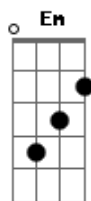

© ukulele-chords.com