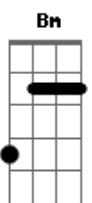

© ukulele-chords.com