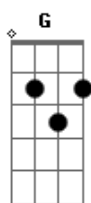

© ukulele-chords.com

© ukulele-chords.com