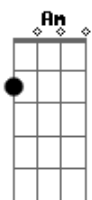

but just look at us holding on ^D ^C ^D

we're still together still going strong ^C ^C

Chorus:

(you're still the one) ^C ^C

You're still the one i run to ^C

the one that i belong to ^{Am} ^D

you're still the one i want for life ^C ^C ^D

(you're still the one) ^C ^C

you're still the one that io love ^C

the only one i dream of ^{Am} ^D

you're still the one i kiss goodnight ^C ^C ^D

Acordes

ukulele-chords.com

ukulele-chords.com

ukulele-chords.com