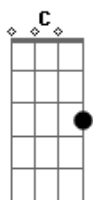

Shania Twain - Still The One

Looks like we made it ^G tom: ^C ^C

look how far we've come my baby ^C ^D

We mighta took the long way ^C ^C

We knew we'd get there someday ^C ^D

Bridge:

They said, "i'll bet they'll never make it" ^C ^D

but just look at us holding on ^D ^C ^D

we're still together still going strong ^C ^C

Chorus:

(you're still the one) ^C ^C

You're still the one i run to ^C

the one that i belong to ^{Am} ^D

you're still the one i want for life ^C ^C ^D

(you're still the one) ^C ^C

you're still the one that io love ^C

the only one i dream of ^{Am} ^D

you're still the one i kiss goodnight ^C ^C ^D

Acordes

ukulele-chords.com

ukulele-chords.com

ukulele-chords.com