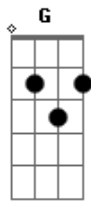

© ukulele-chords.com

© ukulele-chords.com