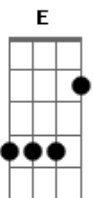

© ukulele-chords.com