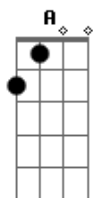

Shania Twain - If You're Not In It For Love

Tom: A

Guitar Riff (Same with or without CAP0)

Intro: Above Riff

Verse 1

B
Mind if I sit Down, Can I buy you are round,
B
haven't seen your face before are you new in town,
B A E
it's the same old lie, Oh every time,

Verse 2

B
Now every woman sees, With every pretty please,
B
There's a pair of lyin' eyes and a set of keys,
B A
E
He says come be a star, in the back seat of my car,
B Gb
B
Oh but baby slow, down you're goin' way too far,
E G A
Let me make it clear to you my dear.

G D A
If you're not, in it for love
G D A
If you're not, willing to give it all you got
G A G A

If you're not in it for life, If you're not in it for love
E G A
Let me make it clear to you my dear.

If you're not in it for love, I'm outta here.

Verse 3

B
Babe I could change your world, Make you a cover girl
B
Yeah you could be a beauty queen in a magazine,
B A
Now tell me what's your sign,
A E
Why always the same old line,
E B Gb B
I'll be your 4 - 0 - 9, If you'll change your mind,
E G A
Let me make it clear to you my dear.

Chorus

Solo

G D A
If you're not, in it for love baby
G D A
If you're not, willing to give it all you got
G A G A
If you're not in it for life, If you're not in it for love
G A G A
If you're not in it for life, If you're not in it for love
I'm outta here.

Acordes