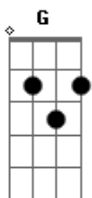

© ukulele-chords.com