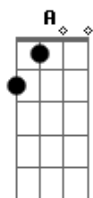

Shania Twain - If You're Not In It For Love

Tom: A

Guitar Riff (Same with or without CAP0)

Intro: Above Riff

Verse 1

B Mind if I sit Down, Can I buy you are round,
B haven't seen your face before are you new in town,
B A E it's the same old lie, Oh every time,

Verse 2

B Now every woman sees, With every pretty please,
B There's a pair of lyin' eyes and a set of keys,
B A E He says come be a star, in the back seat of my car,
B Gb Oh but baby slow, down you're goin' way too far,
E G A Let me make it clear to you my dear.

G D A If you're not, in it for love
G D A If you're not, willing to give it all you got
G A G A

If you're not in it for life, If you're not in it for love
E G A Let me make it clear to you my dear.

If you're not in it for love, I'm outta here.

Verse 3

B Babe I could change your world, Make you a cover girl
B Yeah you could be a beauty queen in a magazine,
B A Now tell me what's your sign,
A E Why always the same old line,
E B Gb B I'll be your 4 - 0 - 9, If you'll change your mind,
E G A Let me make it clear to you my dear.

Chorus

Solo

G D A If you're not, in it for love baby
G D A If you're not, willing to give it all you got
G A G A If you're not in it for life, If you're not in it for love
G A G A If you're not in it for life, If you're not in it for love
A I'm outta here.

Acordes