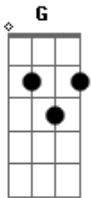

Shania Twain - If it don't take two

Tom: G

Intro: D-G-D-G

Verse 1:

D
It takes two to tango
G
And two lips do seal a kiss
D
But a flame and a candle
G
Won't burn on a night like this

If it don't take two

Verse 2:

D
It takes two to go one way
G
And two winds to be strong enough
D
But you can't sail on a still day
G
Like two ships on a sea of love

If it don't take two

Bridge

C G
Noah knew what he had to do
D
Ooh oh yeah
C G D
He sent us out the world walkin' two by two
Oh...

Chorus

(If it don't take two)

C D
If it don't take two (If it don't take two)

C D
If I'm not with you
C D
No it ain't worth goin' through

If it don't take two

Verse 3:

D
It takes two hearts with one beat
G
And it takes two to say I do
D
But the champagne won't taste sweet
G
And the dream just won't come true

If it don't take two

Bridge:

C G D
Noah knew what he had to do, oh yeah
C G D
He sent us out in the world walkin' two by two
Me and you

Repeat Chorus

Instrumental: D-G-D-G "C'mon! Oh oh"

C G D
He sent us out in the world walkin' two by two
Me and you
baby...

Repeat Chorus 2x

Acordes

© ukulele-chords.com