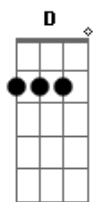

Shane Macgowan And The Popes - Lonesome Highway

Tom: D
Intro: D G A
D G A

As I wondered down the long lonesome highway
I meet other people on the way
The broken hearted lovers who've been left along the by way
Living by night and hiding from the day
The people I meet as I go on my way
They all have a story to tell
How they once had a lover who left them on the by way
To wonder this lonesome hell

And if you know, don't let me go
And if you know, don't let me go
And if you know, don't let me go
I love you so

A D G
I love you so
(D G D G D A)
(D G D G A D)

So as I carry on down the long lonesome highway
I meet other people on the way
More broken hearted lovers who've been left along the by way
Living by night and hiding from the day

And if you know, don't let me go
And if you know, don't let me go
And if you know, don't let me go

Cause I love you so
I love you so
I love you so

Acordes