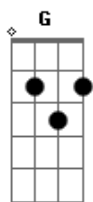

© ukulele-chords.com

© ukulele-chords.com