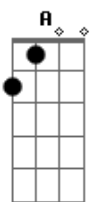

Shane Macgowan And The Popes - Lonesome Highway

Tom: D
Intro: D G A
D G A

As I wondered down the long lonesome highway
I meet other people on the way
The broken hearted lovers who've been left along the by way
Living by night and hiding from the day
The people I meet as I go on my way
They all have a story to tell
How they once had a lover who left them on the by way
To wonder this lonesome hell

And if you know, don't let me go
And if you know, don't let me go
And if you know, don't let me go
I love you so

A D G
I love you so
(D G D G D A)
(D G D G A D)

So as I carry on down the long lonesome highway
I meet other people on the way
More broken hearted lovers who've been left along the by way
Living by night and hiding from the day

And if you know, don't let me go
And if you know, don't let me go
And if you know, don't let me go

Cause I love you so
I love you so
I love you so

Acordes

© ukulele-chords.com

© ukulele-chords.com

© ukulele-chords.com