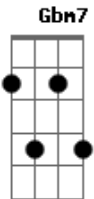

© ukulele-chords.com

© ukulele-chords.com

© ukulele-chords.com

© ukulele-chords.com

© ukulele-chords.com

© ukulele-chords.com

© ukulele-chords.com

Oh, I drank the cup of death
It's running through my veins
I chose my pride instead
Of the glory of Your na___me
All the wrath of God that I
De-serve with every breath
Fell u-pon Him
And He loved my heart to death
(D D)
(D D)

[Ponte]
You put it in the grave
Brought it back to life
Put it in the grave
Brought it back to life
Put it in the grave
Brought it back to life
(D D)
(D D)

[Refrão]
Oh, I drank the cup of death
It's running through my veins
I chose my pride instead
Of the glory of Your na___me
All the wrath of God that I
De-serve with every breath
Fell u-pon Him
And He loved my heart to death