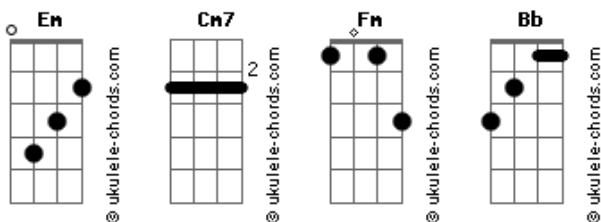

Shaman's Harvest - In The End (Acoustic)

tom:

Intro: **Em Cm7 G#2 Fm Em**
 In the end, could you say you won with certainty.
Em Cm7 G#2 Fm Em
 Or did time, drag you through the mud with gravity.
Em Cm7 G#2 Cm7 Em
 All I know you never really get the feelin' that it
 is over.
Em Cm7 G#2
 In the end.

Verse

G#2
 Your words crush like a hammer, on the anvil in my heart.
Em
 Any thought of a compromise, turns to shrapnel in my mouth.
G#2
 You were so fuckin' heavy when I was getting off the ground.
Em
 I carried you to the finish line, you disappeared into the
 crowd.

Refrão

Em Cm7 G#2 Fm Em
 In the end, could you say you won with certainty.
Em Cm7 G#2 Fm Em
 Or did time, drag you through the mud with gravity.
Em Cm7 G#2 Cm7 Em
 All I know you never really get the feelin' that
 it is over.
Em Cm7 G#2
 In the end.

Verse

G#2
 The stars seem so far away, like the the distance in your
 eyes.
Em
 Glazing over the moment, I gave in without a fight.
G#2
 I have no regrets for following desire.
Em

Acordes

But now the roses in the window sill, have grown into barbed
 wire.