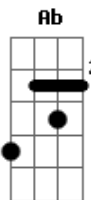

© ukulele-chords.com

© ukulele-chords.com