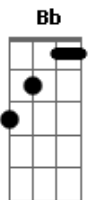

© ukulele-chords.com

© ukulele-chords.com