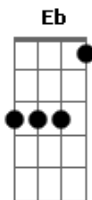

© ukulele-chords.com

© ukulele-chords.com