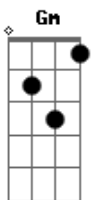

© ukulele-chords.com

© ukulele-chords.com