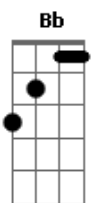

Shaman - Innocence

Tom: F

Dedilhado Inicial

Dedilhado acompanha o Gm e Bb
Intro: Dedilhado (Gm e Bb)

Gm
I woke today
Gm
Inside the train of dreams
Gm Bb
The rain poured down in black and white
Gm
I stood and stared
Gm
The rest of what remains
Gm Bb
My own world crumbling around
Ab
I held my tears
Cm Bb
One day comes after another

Dm
I hear the sound
A
Of thousand voices
Bb
I lost my innocence
F Dm
I'm on my way
C A
I crossed the desert
Dm
To rescue what I sent
Bb A
Out of my heart

Dm
I hear the sound
A
Of thousand voices
Bb
I lost my innocence
F Dm
I'm on my way
C A
I crossed the desert
Dm
To rescue what I sent
Bb A Dm
Out of my heart away

Dm Bb A Dm
Lick Final

Acordes

© ukulele-chords.com

© ukulele-chords.com

© ukulele-chords.com

© ukulele-chords.com

© ukulele-chords.com

© ukulele-chords.com