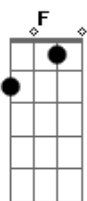

Shaman - Innocence

Tom: F

Dedilhado Inicial

Dedilhado acompanha o Gm e Bb
Intro: Dedilhado (Gm e Bb)

Gm
I woke today
Gm
Inside the train of dreams
Gm Bb
The rain poured down in black and white
Gm
I stood and stared
Gm
The rest of what remains
Gm Bb
My own world crumbling around
Ab
I held my tears
Cm Bb
One day comes after another

Gm
The falling rain
Gm
Carassed my skin again
Gm Bb
Just let it flow to wash away
Gm
The time gone by
Gm
Feeling long denied
Gm Bb
My heart is no more bound in vain

Ab
And now it's clear
Cm Bb
One day leads on to another
Ab
I dried my tears
Cm Bb A
There's so much else to discover somewhere

Dm
I hear the sound
A
Of thousand voices
Bb
I lost my innocence
F Dm
I'm on my way
C A

I crossed the desert
Dm
To rescue what I sent
Bb A Dm
Out of my heart away

Solo

Dm (3 tempos)
F (1 tempo)
(2x)

Ab
Now it's clear
Cm Bb
One day leads on to another
Ab
Go find our fears
Cm Bb A
I find the way back to each other

Dm
I hear the sound
A
Of thousand voices
Bb
I lost my innocence
F Dm
I'm on my way
C A
I crossed the desert
Dm
To rescue what I sent
Bb A
Out of my heart

Dm
I hear the sound
A
Of thousand voices
Bb
I lost my innocence
F Dm
I'm on my way
C A
I crossed the desert
Dm
To rescue what I sent
Bb A Dm
Out of my heart away

Dm Bb A Dm
Lick Final

Acordes