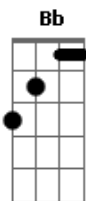

Shaman - Innocence

Tom: F

Dedilhado Inicial

Dedilhado acompanha o Gm e Bb
Intro: Dedilhado (Gm e Bb)

Gm
I woke today
Gm
Inside the train of dreams
Gm Bb
The rain poured down in black and white
Gm
I stood and stared
Gm
The rest of what remains
Gm Bb
My own world crumbling around
Ab
I held my tears
Cm Bb
One day comes after another

Dm Bb A Dm
Lick Final

Acordes

© ukulele-chords.com

© ukulele-chords.com

© ukulele-chords.com

© ukulele-chords.com

© ukulele-chords.com

© ukulele-chords.com