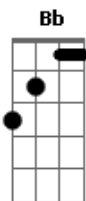

© ukulele-chords.com