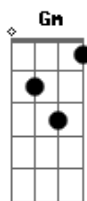

© ukulele-chords.com