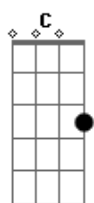

© ukulele-chords.com