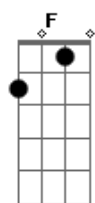

Shaman - Innocence

Tom: F

Dedilhado Inicial

Dedilhado acompanha o Gm e Bb
Intro: Dedilhado (Gm e Bb)

Gm
I woke today
Gm
Inside the train of dreams
Gm Bb
The rain poured down in black and white
Gm
I stood and stared
Gm
The rest of what remains
Gm Bb
My own world crumbling around
Ab
I held my tears
Cm Bb
One day comes after another

Gm
The falling rain
Gm
Carassed my skin again
Gm Bb
Just let it flow to wash away
Gm
The time gone by
Gm
Feeling long denied
Gm Bb
My heart is no more bound in vain

Ab
And now it's clear
Cm Bb
One day leads on to another
Ab
I dried my tears
Cm Bb A
There's so much else to discover somewhere

Dm
I hear the sound
A
Of thousand voices
Bb
I lost my innocence
F Dm
I'm on my way
C A

I crossed the desert
Dm
To rescue what I sent
Bb A Dm
Out of my heart away

Solo

Dm (3 tempos)
F (1 tempo)
(2x)

Ab
Now it's clear
Cm Bb
One day leads on to another
Ab
Go find our fears
Cm Bb A
I find the way back to each other

Dm
I hear the sound
A
Of thousand voices
Bb
I lost my innocence
F Dm
I'm on my way
C A
I crossed the desert
Dm
To rescue what I sent
Bb A
Out of my heart

Dm
I hear the sound
A
Of thousand voices
Bb
I lost my innocence
F Dm
I'm on my way
C A
I crossed the desert
Dm
To rescue what I sent
Bb A Dm
Out of my heart away

Dm Bb A Dm
Lick Final

Acordes