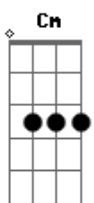

Shaman - Innocence

Tom: F

Dedilhado Inicial

Dedilhado acompanha o Gm e Bb
Intro: Dedilhado (Gm e Bb)

Gm
I woke today
Gm
Inside the train of dreams
Gm Bb
The rain poured down in black and white
Gm
I stood and stared
Gm
The rest of what remains
Gm Bb
My own world crumbling around
Ab
I held my tears
Cm Bb
One day comes after another

Dm Bb A Dm
Lick Final

Acordes

© ukulele-chords.com

© ukulele-chords.com

© ukulele-chords.com

© ukulele-chords.com

© ukulele-chords.com

© ukulele-chords.com