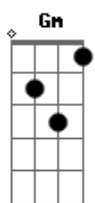

© ukulele-chords.com

© ukulele-chords.com