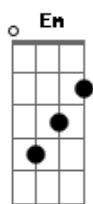

© ukulele-chords.com