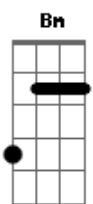

Shaman - Finally Home

Tom: D

D
From where i came

Or to where i go

All in between i supposed
G **D**
Will live on! live on and on!

D
Ashes to ashes

This nonstop dance

What is in between will remain
G **D**
Converging points, drawing away!

Bm **A**
Where eyes can't draw or interpretate

D A G
Oooh, i'm finally home!

D D A G D
I'm finally home, home, home!

Acordes

© ukulele-chords.com

© ukulele-chords.com

© ukulele-chords.com

© ukulele-chords.com