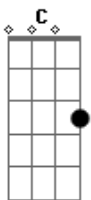

Shakira - Your Embrace

Tom: C

C Am
Tell me, what's the use
Em
Of the twenty-four inch waist
F
If you don't touch me?
C Am
Tell me, what's the use again
Em
Of being on TV every day
F G
If you don't watch me?

PRE-CHORUS:

F G
This house is full of emptiness
Em
My closet's full of dresses
F
That I'll never wear
Dm
My life is full of people
G
But you're my only friend
C
My best friend

CHORUS:

C F
Hope it isn't too late
C
To say "I love you"
F G
Hope it isn't too late to say
Am Em F
That without you this please looks like London
C Dm
It rains every day
Dm
Don't you know it, babe
G
I'm only half a body
Am Am Am F
Without your embrace
C Am
Let me tell you why
Em
My heart is an unfurnished room
F
Any suggestions?
C Am

Don't have to tell you more than that
Em
'Cause no one knows me like you do
F G
Without exception

PRE-CHORUS:

F G
This house is full of emptiness
Em
My closet's full of dresses
F
That I'll never wear
Dm
My life is full of people
G G7
But you're my only friend
C
My best friend

CHORUS:

C F
Hope it isn't too late
C
To say "I love you"
F G
Hope it isn't too late to say
Am Em F
That without you this please looks like London
C Dm
It rains every day
Dm
Don't you know it, babe
G
I'm only half a body
Am Am Am Am F
Without your embrace
C F
Hope it isn't too late
C
To say "I love you"
F G
Hope it isn't too late to say
Am Em F
That without you this please looks like London
C Dm
It rains every day
Dm
Don't you know it, babe
G
I'm only half a body
Am Am Am F C
Without your embrace

Acordes

© ukulele-chords.com