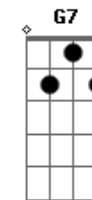

© ukulele-chords.com