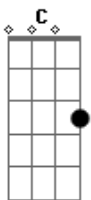

Shakira - Your Embrace

Tom: C

C Am
Tell me, what's the use
Em
Of the twenty-four inch waist
F
If you don't touch me?
C Am
Tell me, what's the use again
Em
Of being on TV every day
F G
If you don't watch me?

PRE-CHORUS:

F G
This house is full of emptiness
Em
My closet's full of dresses
F
That I'll never wear
Dm
My life is full of people
G
But you're my only friend
C
My best friend

CHORUS:

C F
Hope it isn't too late
C
To say "I love you"
F G
Hope it isn't too late to say
Am Em F
That without you this please looks like London
C Dm
It rains every day
Dm7
Don't you know it, babe
G
I'm only half a body
Am Am Am F
Without your embrace
C Am
Let me tell you why
Em
My heart is an unfurnished room
F
Any suggestions?
C Am

Don't have to tell you more than that
Em
'Cause no one knows me like you do
F G
Without exception

PRE-CHORUS:

F G
This house is full of emptiness
Em
My closet's full of dresses
F
That I'll never wear
Dm
My life is full of people
G G7
But you're my only friend
C
My best friend

CHORUS:

C F
Hope it isn't too late
C
To say "I love you"
F G
Hope it isn't too late to say
Am Em F
That without you this please looks like London
C Dm
It rains every day
Dm7
Don't you know it, babe
G
I'm only half a body
Am Am Am Am F
Without your embrace
C F
Hope it isn't too late
C
To say "I love you"
F G
Hope it isn't too late to say
Am Em F
That without you this please looks like London
C Dm
It rains every day
Dm7
Don't you know it, babe
G
I'm only half a body
Am Am Am F C
Without your embrace

Acordes

© ukulele-chords.com