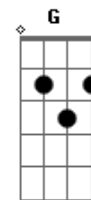

© ukulele-chords.com