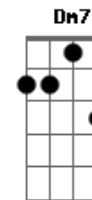

© ukulele-chords.com