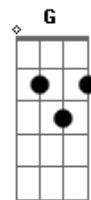

© ukulele-chords.com