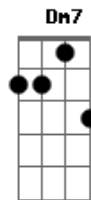

© ukulele-chords.com