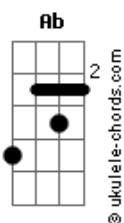

Shakira - The One

tom:
Capotraste na 1ª casa
Intro:

G Em
So I find a reason to shave my legs
C
Each single morning
G
So I count on someone friday nights to take me dancing
Em C
And then to church on Sundays

Am D
To plan more dreams
Am D
And someday think of kids
Am D
Or maybe just to save a little money

[Refrão]

G D Em
You're the one I need
C
The way back home is always long
Cm G
But if you're close to me I'm holding on
D Em
You're the one I need
C
My real life has just begun
Cm Em
Cause there's nothing like your smile made of sun

G C
In a world full of strangers
Am B
You're the one I know

(Em G C B)

G Em
So I learn to cook and finally lose
C
My kitchen phobia
G
So I've got the arms to cuddle
Em
in when there's a ghost or a muse
C
That brings insomnia

Am D
To buy more thongs

Acordes

Am D
And write more happy songs
Am D
It always takes a little help from someone

[Refrão]

G D Em
You're the one I need
C
The way back home is always long
Cm G
But if you're close to me I'm holding on
D Em
You're the one I need
C
My real life has just begun
Cm Em
Cause there's nothing like your smile made of sun

(G Bb C Cm)
(G Bb C D)

G D Em
You're the one I need
C
The way back home is always long
Cm G
But if you're close to me I'm holding on
D Em
You're the one I need
C
My real life has just begun
Cm G
Cause there's nothing like your smile made of sun

D Em
You're the one I need
D C
You're the one I need
Cm G
With you my real life has just begun
D Em
You're the one I need
D C
You're the one I need
Cm G
Nothing like your smile made of sun

D Em
Nothing like your love
D C
Nothing like your love
Cm
Ahhh

G
Nothing like your love