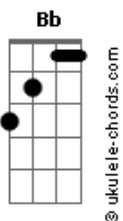

Shakira - The One

tom:
 Capotraste na 1ª casa
 Intro:

G Em
 So I find a reason to shave my legs
 C
 Each single morning
 G
 So I count on someone friday nights to take me dancing
 Em C
 And then to church on Sundays

Am D
 To plan more dreams
 Am D
 And someday think of kids
 Am D
 Or maybe just to save a little money

[Refrão]

G D Em
 You're the one I need
 C
 The way back home is always long
 Cm G
 But if you're close to me I'm holding on
 D Em
 You're the one I need
 C
 My real life has just begun
 Cm Em
 Cause there's nothing like your smile made of sun

Am D
 To buy more thongs

Acordes

Am D
 And write more happy songs
 Am D
 It always takes a little help from someone

[Refrão]

G D Em
 You're the one I need
 C
 The way back home is always long
 Cm G
 But if you're close to me I'm holding on
 D Em
 You're the one I need
 C
 My real life has just begun
 Cm Em
 Cause there's nothing like your smile made of sun