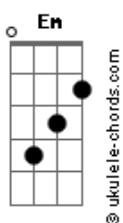

Shakira - The One

tom:
 Capotraste na 1ª casa
 Intro:

G Em
 So I find a reason to shave my legs
 C
 Each single morning
 G
 So I count on someone friday nights to take me dancing
 Em C
 And then to church on Sundays

Am D
 To plan more dreams
 Am D
 And someday think of kids
 Am D
 Or maybe just to save a little money

[Refrão]

G D Em
 You're the one I need
 C
 The way back home is always long
 Cm G
 But if you're close to me I'm holding on
 D Em
 You're the one I need
 C
 My real life has just begun
 Cm Em
 Cause there's nothing like your smile made of sun

Am D
 To buy more thongs

Acordes

Am D
 And write more happy songs
 Am D
 It always takes a little help from someone

[Refrão]

G D Em
 You're the one I need
 C
 The way back home is always long
 Cm G
 But if you're close to me I'm holding on
 D Em
 You're the one I need
 C
 My real life has just begun
 Cm Em
 Cause there's nothing like your smile made of sun