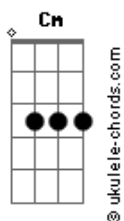

Shakira - The One

tom:
Capotraste na 1ª casa
Intro:

G Em
So I find a reason to shave my legs
C
Each single morning
G
So I count on someone friday nights to take me dancing
Em C
And then to church on Sundays

Am D
To plan more dreams
Am D
And someday think of kids
Am D
Or maybe just to save a little money

[Refrão]

G D Em
You're the one I need
C
The way back home is always long
Cm G
But if you're close to me I'm holding on
D Em
You're the one I need
C
My real life has just begun
Cm Em
Cause there's nothing like your smile made of sun

G C
In a world full of strangers
Am B
You're the one I know

(Em G C B)

G Em
So I learn to cook and finally lose
C
My kitchen phobia
G
So I've got the arms to cuddle
Em
in when there's a ghost or a muse
C
That brings insomnia

Am D
To buy more thongs

Acordes

Am D
And write more happy songs
Am D
It always takes a little help from someone

[Refrão]

G D Em
You're the one I need
C
The way back home is always long
Cm G
But if you're close to me I'm holding on
D Em
You're the one I need
C
My real life has just begun
Cm Em
Cause there's nothing like your smile made of sun

(G Bb C Cm)
(G Bb C D)

G D Em
You're the one I need
C
The way back home is always long
Cm G
But if you're close to me I'm holding on
D Em
You're the one I need
C
My real life has just begun
Cm G
Cause there's nothing like your smile made of sun

D Em
You're the one I need
D C
You're the one I need
Cm G
With you my real life has just begun
D Em
You're the one I need
D C
You're the one I need
Cm G
Nothing like your smile made of sun

D Em
Nothing like your love
D C
Nothing like your love
Cm
Ahhh

G
Nothing like your love