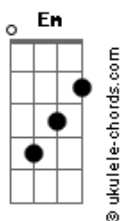

Shakira - The One

tom:
 Capotraste na 1ª casa
 Intro:

G Em
 So I find a reason to shave my legs
 C
 Each single morning
 G
 So I count on someone friday nights to take me dancing
 Em C
 And then to church on Sundays

Am D
 To plan more dreams
 Am D
 And someday think of kids
 Am D
 Or maybe just to save a little money

[Refrão]

G D Em
 You're the one I need
 C
 The way back home is always long
 Cm G
 But if you're close to me I'm holding on
 D Em
 You're the one I need
 C
 My real life has just begun
 Cm Em
 Cause there's nothing like your smile made of sun

Am D
 To buy more thongs

Acordes

Am D
 And write more happy songs
 Am D
 It always takes a little help from someone

[Refrão]

G D Em
 You're the one I need
 C
 The way back home is always long
 Cm G
 But if you're close to me I'm holding on
 D Em
 You're the one I need
 C
 My real life has just begun
 Cm Em
 Cause there's nothing like your smile made of sun