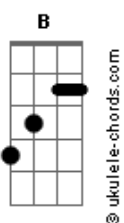

Shakira - The One

tom:
 Capotraste na 1ª casa
 Intro:

G Em
 So I find a reason to shave my legs
 C
 Each single morning
 G
 So I count on someone friday nights to take me dancing
 Em C
 And then to church on Sundays

Am D
 To plan more dreams
 Am D
 And someday think of kids
 Am D
 Or maybe just to save a little money

[Refrão]

G D Em
 You're the one I need
 C
 The way back home is always long
 Cm G
 But if you're close to me I'm holding on
 D Em
 You're the one I need
 C
 My real life has just begun
 Cm Em
 Cause there's nothing like your smile made of sun

Am D
 To buy more thongs

Acordes

Am D
 And write more happy songs
 Am D
 It always takes a little help from someone

[Refrão]

G D Em
 You're the one I need
 C
 The way back home is always long
 Cm G
 But if you're close to me I'm holding on
 D Em
 You're the one I need
 C
 My real life has just begun
 Cm Em
 Cause there's nothing like your smile made of sun