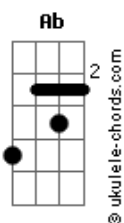

Shakira - The One

tom:
Capostraste na 1ª casa
Intro:

G Em
So I find a reason to shave my legs
C
Each single morning
G
So I count on someone friday nights to take me dancing
Em C
And then to church on Sundays

Am D
To plan more dreams
Am D
And someday think of kids
Am D
Or maybe just to save a little money

[Refrão]

G D Em
You're the one I need
C
The way back home is always long
Cm G
But if you're close to me I'm holding on
D Em
You're the one I need
C
My real life has just begun
Cm Em
Cause there's nothing like your smile made of sun

G C
In a world full of strangers
Am B
You're the one I know

(Em G C B)

G Em
So I learn to cook and finally lose
C
My kitchen phobia
G
So I've got the arms to cuddle
Em
in when there's a ghost or a muse
C
That brings insomnia

Am D
To buy more thongs

Acordes

Am D
And write more happy songs
Am D
It always takes a little help from someone

[Refrão]

G D Em
You're the one I need
C
The way back home is always long
Cm G
But if you're close to me I'm holding on
D Em
You're the one I need
C
My real life has just begun
Cm Em
Cause there's nothing like your smile made of sun

(G Bb C Cm)
(G Bb C D)

G D Em
You're the one I need
C
The way back home is always long
Cm G
But if you're close to me I'm holding on
D Em
You're the one I need
C
My real life has just begun
Cm G
Cause there's nothing like your smile made of sun

D Em
You're the one I need
D C
You're the one I need
Cm G
With you my real life has just begun
D Em
You're the one I need
D C
You're the one I need
Cm G
Nothing like your smile made of sun

D Em
Nothing like your love
D C
Nothing like your love
Cm
Ahhh

G
Nothing like your love