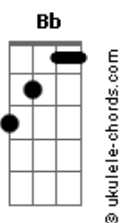

Shakira - The One

tom:
 Capotraste na 1ª casa
 Intro:

G Em
 So I find a reason to shave my legs
 C
 Each single morning
 G
 So I count on someone friday nights to take me dancing
 Em C
 And then to church on Sundays

Am D
 To plan more dreams
 Am D
 And someday think of kids
 Am D
 Or maybe just to save a little money

[Refrão]

G D Em
 You're the one I need
 C
 The way back home is always long
 Cm G
 But if you're close to me I'm holding on
 D Em
 You're the one I need
 C
 My real life has just begun
 Cm Em
 Cause there's nothing like your smile made of sun

Am D
 To buy more thongs

Acordes

Am D
 And write more happy songs
 Am D
 It always takes a little help from someone

[Refrão]

G D Em
 You're the one I need
 C
 The way back home is always long
 Cm G
 But if you're close to me I'm holding on
 D Em
 You're the one I need
 C
 My real life has just begun
 Cm Em
 Cause there's nothing like your smile made of sun