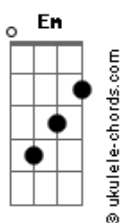

Shakira - The One

tom:
 Capostraste na 1ª casa
 Intro:

G Em
 So I find a reason to shave my legs
 C
 Each single morning
 G
 So I count on someone friday nights to take me dancing
 Em C
 And then to church on Sundays

Am D
 To plan more dreams
 Am D
 And someday think of kids
 Am D
 Or maybe just to save a little money

[Refrão]

G D Em
 You're the one I need
 C
 The way back home is always long
 Cm G
 But if you're close to me I'm holding on
 D Em
 You're the one I need
 C
 My real life has just begun
 Cm Em
 Cause there's nothing like your smile made of sun

Am D
 To buy more thongs

Acordes

Am D
 And write more happy songs
 Am D
 It always takes a little help from someone

[Refrão]

G D Em
 You're the one I need
 C
 The way back home is always long
 Cm G
 But if you're close to me I'm holding on
 D Em
 You're the one I need
 C
 My real life has just begun
 Cm Em
 Cause there's nothing like your smile made of sun