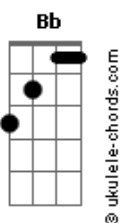

Shakira - The One

tom:
 Capostraste na 1ª casa
 Intro:

G Em
 So I find a reason to shave my legs
 C
 Each single morning
 G
 So I count on someone friday nights to take me dancing
 Em C
 And then to church on Sundays

Am D
 To plan more dreams
 Am D
 And someday think of kids
 Am D
 Or maybe just to save a little money

[Refrão]

G D Em
 You're the one I need
 C
 The way back home is always long
 Cm G
 But if you're close to me I'm holding on
 D Em
 You're the one I need
 C
 My real life has just begun
 Cm Em
 Cause there's nothing like your smile made of sun

Am D
 To buy more thongs

Acordes

Am D
 And write more happy songs
 Am D
 It always takes a little help from someone

[Refrão]

G D Em
 You're the one I need
 C
 The way back home is always long
 Cm G
 But if you're close to me I'm holding on
 D Em
 You're the one I need
 C
 My real life has just begun
 Cm Em
 Cause there's nothing like your smile made of sun