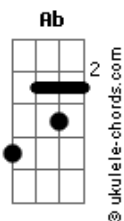

Shakira - The One

tom:
Capotraste na 1ª casa
Intro:

G Em
So I find a reason to shave my legs
C
Each single morning
G
So I count on someone friday nights to take me dancing
Em C
And then to church on Sundays

Am D
To plan more dreams
Am D
And someday think of kids
Am D
Or maybe just to save a little money

[Refrão]

G D Em
You're the one I need
C
The way back home is always long
Cm G
But if you're close to me I'm holding on
D Em
You're the one I need
C
My real life has just begun
Cm Em
Cause there's nothing like your smile made of sun

G C
In a world full of strangers
Am B
You're the one I know

(Em G C B)

G Em
So I learn to cook and finally lose
C
My kitchen phobia
G
So I've got the arms to cuddle
Em
in when there's a ghost or a muse
C
That brings insomnia

Am D
To buy more thongs

Acordes

Am D
And write more happy songs
Am D
It always takes a little help from someone

[Refrão]

G D Em
You're the one I need
C
The way back home is always long
Cm G
But if you're close to me I'm holding on
D Em
You're the one I need
C
My real life has just begun
Cm Em
Cause there's nothing like your smile made of sun

(G Bb C Cm)
(G Bb C D)

G D Em
You're the one I need
C
The way back home is always long
Cm G
But if you're close to me I'm holding on
D Em
You're the one I need
C
My real life has just begun
Cm G
Cause there's nothing like your smile made of sun

D Em
You're the one I need
D C
You're the one I need
Cm G
With you my real life has just begun
D Em
You're the one I need
D C
You're the one I need
Cm G
Nothing like your smile made of sun

D Em
Nothing like your love
D C
Nothing like your love
Cm
Ahhh

G
Nothing like your love