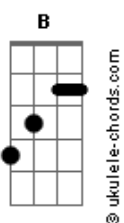

Shakira - The One

tom:
 Capostraste na 1ª casa
 Intro:

G Em
 So I find a reason to shave my legs
 C
 Each single morning
 G
 So I count on someone friday nights to take me dancing
 Em C
 And then to church on Sundays

Am D
 To plan more dreams
 Am D
 And someday think of kids
 Am D
 Or maybe just to save a little money

[Refrão]

G D Em
 You're the one I need
 C
 The way back home is always long
 Cm G
 But if you're close to me I'm holding on
 D Em
 You're the one I need
 C
 My real life has just begun
 Cm Em
 Cause there's nothing like your smile made of sun

Am D
 To buy more thongs

Acordes

Am D
 And write more happy songs
 Am D
 It always takes a little help from someone

[Refrão]

G D Em
 You're the one I need
 C
 The way back home is always long
 Cm G
 But if you're close to me I'm holding on
 D Em
 You're the one I need
 C
 My real life has just begun
 Cm Em
 Cause there's nothing like your smile made of sun