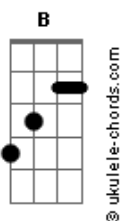

Shakira - The One

tom:
 Capotraste na 1ª casa
 Intro:

G Em
 So I find a reason to shave my legs
 C
 Each single morning
 G
 So I count on someone friday nights to take me dancing
 Em C
 And then to church on Sundays

Am D
 To plan more dreams
 Am D
 And someday think of kids
 Am D
 Or maybe just to save a little money

[Refrão]

G D Em
 You're the one I need
 C
 The way back home is always long
 Cm G
 But if you're close to me I'm holding on
 D Em
 You're the one I need
 C
 My real life has just begun
 Cm Em
 Cause there's nothing like your smile made of sun

Am D
 To buy more thongs

Acordes

Am D
 And write more happy songs
 Am D
 It always takes a little help from someone

[Refrão]

G D Em
 You're the one I need
 C
 The way back home is always long
 Cm G
 But if you're close to me I'm holding on
 D Em
 You're the one I need
 C
 My real life has just begun
 Cm Em
 Cause there's nothing like your smile made of sun