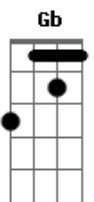

Shakira - She Wolf

Tom: D

Bm Gb G D A Bm
 S O S shes in disguise
 Bm Gb G D A Bm
 S O S shes in disguise
 Bm Gb G D A Bm
 There's a she wolf in disguise
 Bm Gb G D A Bm
 Coming out coming out coming out

(Bm Gb G D A Bm)
 A domesticated girl thats all you ask of me
 Darling it is no joke this is lycanthropy
 The moon's awake now with eyes wide open

My body's craving so feed the hungry

Ive been devoting myself to you Monday to Monday and Friday to Friday
 Not getting enough retribution or decent incentives to keep me at it
 Im starting to feel just a little abused like a coffee machine in an office
 So Im gonna go to my closet and get me a lover and tell you all about it

Theres a she wolf in the closet
 Open up and set it free
 Theres a she wolf in the closet
 Let it out so it can breathe

Acordes

© ukulele-chords.com

© ukulele-chords.com

© ukulele-chords.com

© ukulele-chords.com