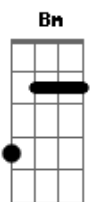

Shakira - She Wolf

Tom: D

Bm Gb G D A Bm
 S O S shes in disguise
 Bm Gb G D A Bm
 S O S shes in disguise
 Bm Gb G D A Bm
 There's a she wolf in disguise
 Bm Gb G D A Bm
 Coming out coming out coming out

(Bm Gb G D A Bm)
 A domesticated girl thats all you ask of me
 Darling it is no joke this is lycanthropy
 The moon's awake now with eyes wide open

My body's craving so feed the hungry

Ive been devoting myself to you Monday to Monday and Friday to Friday
 Not getting enough retribution or decent incentives to keep me at it
 Im starting to feel just a little abused like a coffee machine in an office
 So Im gonna go to my closet and get me a lover and tell you all about it

Theres a she wolf in the closet
 Open up and set it free
 Theres a she wolf in the closet
 Let it out so it can breathe

Acordes

© ukulele-chords.com

© ukulele-chords.com

© ukulele-chords.com

© ukulele-chords.com