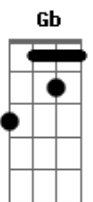

© ukulele-chords.com