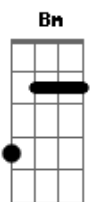

# Shakira - She Wolf

Tom: D

Bm Gb G D A Bm  
 S O S shes in disguise  
 Bm Gb G D A Bm  
 S O S shes in disguise  
 Bm Gb G D A Bm  
 There's a she wolf in disguise  
 Bm Gb G D A Bm  
 Coming out coming out coming out

( Bm Gb G D A Bm )  
 A domesticated girl thats all you ask of me  
 Darling it is no joke this is lycanthropy  
 The moon's awake now with eyes wide open

My body's craving so feed the hungry

Ive been devoting myself to you Monday to Monday and Friday to Friday  
 Not getting enough retribution or decent incentives to keep me at it  
 Im starting to feel just a little abused like a coffee machine in an office  
 So Im gonna go to my closet and get me a lover and tell you all about it

Theres a she wolf in the closet  
 Open up and set it free  
 Theres a she wolf in the closet  
 Let it out so it can breathe