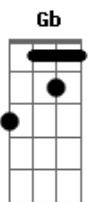

© ukulele-chords.com