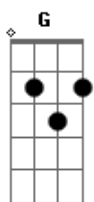

Shakira - She Wolf

Tom: D

Bm Gb G D A Bm
 S O S shes in disguise
 Bm Gb G D A Bm
 S O S shes in disguise
 Bm Gb G D A Bm
 There's a she wolf in disguise
 Bm Gb G D A Bm
 Coming out coming out coming out

(Bm Gb G D A Bm)
 A domesticated girl thats all you ask of me
 Darling it is no joke this is lycanthropy
 The moon's awake now with eyes wide open

My body's craving so feed the hungry

Ive been devoting myself to you Monday to Monday and Friday to Friday
 Not getting enough retribution or decent incentives to keep me at it
 Im starting to feel just a little abused like a coffee machine in an office
 So Im gonna go to my closet and get me a lover and tell you all about it

Theres a she wolf in the closet
 Open up and set it free
 Theres a she wolf in the closet
 Let it out so it can breathe

Acordes

© ukulele-chords.com

© ukulele-chords.com

© ukulele-chords.com

© ukulele-chords.com