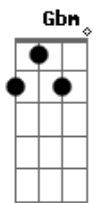

Gbm

© ukulele-chords.com