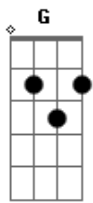

Shakira - Inevitable (en Ingles)

Tom: G

Tono: G ó G

Verso 1:

G C
To be true, I must confess,
Am
making coffee I'm a mess
D
and I don't know anything about football
G C
Been unfaithful once or twice
Am
cannot even win at dice
D
as for watches, I don't use one
G D Em D
To be completely honest no one things of you
C
quite the way I do.
G
It's all the same to you now.
G C
To be true, I must confess
Am
I never sleep at 12 or less
D
I never take a bath on Sundays
G C
since I'm telling you so much
Am
I cry in earnest once a month
D

When the weather turns to freezing

D G D Em
with me, nothing is easy, Indeed, you can tell.

D C
You know me so well.

With out you everything's a bore

Coro:

D G
The sky is tired of seen the rain fall

D C
Every single time

D
Everything passes like the day before

D C
Just like Yesterday.

D G C D
I can't find any way to forget you because

G C D G G G
to keep on loving you is inevitable

Verso 2:

G C
I always thought that it was true.

Am
When we talk about me and you

D
I should be the first revealing.

(Coro)

Instrumental:

G C G D

(Se repite el Verso 2 para finalizar)

Acordes

© ukulele-chords.com