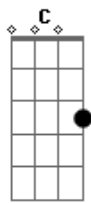

Am
When we talk about me and you

D
I should be the first revealing.

(Coro)

Instrumental:

G C G D

(Se repite el Verso 2 para finalizar)

Acordes

© ukulele-chords.com