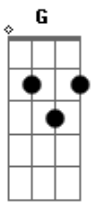

When the weather turns to freezing

D G D Em
with me, nothing is easy, Indeed, you can tell.

D C
You know me so well.

With out you everything's a bore

Coro:

D G
The sky is tired of seen the rain fall

D C
Every single time

Am
When we talk about me and you

D
I should be the first revealing.

(Coro)

Instrumental:

G C G D

(Se repite el Verso 2 para finalizar)

Acordes

© ukulele-chords.com