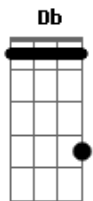

F
And the word "stress" would sound like something odd
Dm G
What do you think, darling?
Dm G
Have I lived too much, too fast?
Dm G
And have you, have you felt the melancholy, darling
Dm G
Wishing that time hadn't passed?
C
Can you tell me how it used to be?
E
Have we missed our chance?
F
Have we changed our hopes for fears
G
And our dreams for plans?
C
Can you tell me how it used to be
E
When we really cared?
Am F
And when love was on our side
G
On our side?
C Am G F (x2)
Dm G
What is your guess, darling?
Dm G
Have I lived too much, too fast?
Dm G
So if you, if you ever come and find me crying
Dm G
Now you know, now you know why
C
Can you tell me how I used to be?
E
Have I missed my chance?
F
Have I changed my hopes for fears
G
And my dreams for plans?
C
Can you tell me how it used to be
E
When we really cared?
Am F
And when love was on our side
G
On our side?

Acordes

© ukulele-chords.com