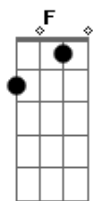

© ukulele-chords.com