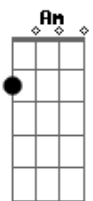

© ukulele-chords.com