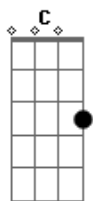

© ukulele-chords.com