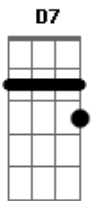

## Acordes

© ukulele-chords.com

© ukulele-chords.com

© ukulele-chords.com

© ukulele-chords.com

© ukulele-chords.com

© ukulele-chords.com

Don't wait for England to chime  
C G  
Not for your heart or mine  
Am Em C  
I know time is never kind  
G Am Em  
You miss your warm winter boots  
C G  
Say the tea's not as good  
Am Em C  
But you'll be alright