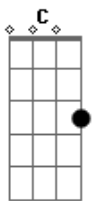

© ukulele-chords.com