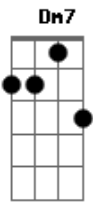

© ukulele-chords.com