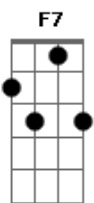

© ukulele-chords.com