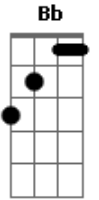

© ukulele-chords.com