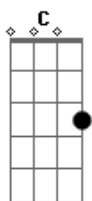

© ukulele-chords.com