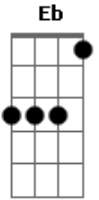

© ukulele-chords.com