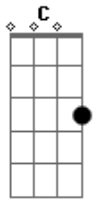

© ukulele-chords.com