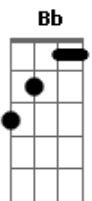

© ukulele-chords.com