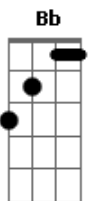

© ukulele-chords.com