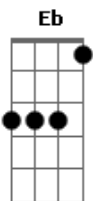

© ukulele-chords.com