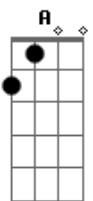

© ukulele-chords.com