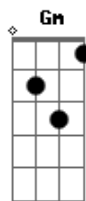

© ukulele-chords.com