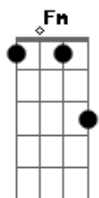

Thin snow hangs from every corner in the house

Ebm Abm

And Christmas lights shine bright

Gb Db

Through the cold evening fog

Abm Gb

And I hear sleigh bells

Db Ebm

As the church choir sings aloud

Ebm Abm

Feel my heart melt

Db Ebm

When you walk through those doors

Abm Gb Db

For Christmas you're all I want

Ebm Abm

Yeah, all I wanted was you

Ebm Abm

Yeah, all I wanted was you

Ebm Abm

Yeah, all I wanted was you

Ebm Abm

Yeah, all I wanted was you

Abm Gb Db

And I hear sleigh bells

Ebm Abm

Yeah, all I wanted was you

Ebm Gb

Feel my heart melt

Ebm Abm

Yeah, all I wanted was you

Acordes