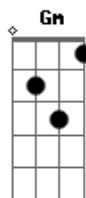

© ukulele-chords.com