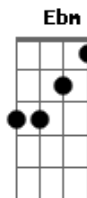

© ukulele-chords.com