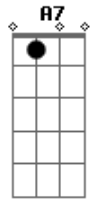

Gm Am Dm
Eu só quero ver o Ilê passar

Gm Am Dm
Eu só quero ver o Ilê passar

Acordes

© ukulele-chords.com

© ukulele-chords.com

© ukulele-chords.com

© ukulele-chords.com

© ukulele-chords.com