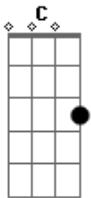

# Seu Antonio - Thelma

tom:

Intro: C F C

C  
Don't tell me about your problems

F C  
If you can't hold me in your arms

C F  
I wouldn't do such a mean thing if a could too

Em F  
I am not the kind of guy that will hurt you

Em F G  
I will stay for some minutes more, if you want to

C F  
When I met you, I saw a bright light coming from your eyes

C

## Acordes

© ukulele-chords.com

© ukulele-chords.com

© ukulele-chords.com

© ukulele-chords.com

Now I see a hole, something small and gray

F  
And I cannot say what it means

Em F  
I am not the kind of guy that will hurt you