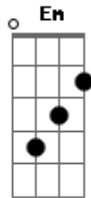

# Seu Antonio - Thelma

tom:

Intro: C F C

C  
Don't tell me about your problems

F C  
If you can't hold me in your arms

C F  
I wouldn't do such a mean thing if a could too

Em F  
I am not the kind of guy that will hurt you

Em F G  
I will stay for some minutes more, if you want to

C F  
When I met you, I saw a bright light coming from your eyes

C

## Acordes

© ukulele-chords.com

© ukulele-chords.com

© ukulele-chords.com

© ukulele-chords.com

Now I see a hole, something small and gray

F  
And I cannot say what it means

Em F  
I am not the kind of guy that will hurt you