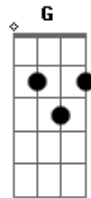

# Seu Antonio - Thelma

tom:

Intro: C F C

C  
Don't tell me about your problems

F C  
If you can't hold me in your arms

C F  
I wouldn't do such a mean thing if a could too

Em F  
I am not the kind of guy that will hurt you

## Acordes

© ukulele-chords.com

© ukulele-chords.com

© ukulele-chords.com

© ukulele-chords.com

Now I see a hole, something small and gray

F  
And I cannot say what it means

Em F  
I am not the kind of guy that will hurt you