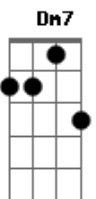

© ukulele-chords.com