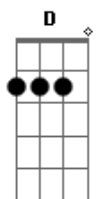

© ukulele-chords.com