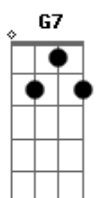

© ukulele-chords.com