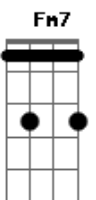

© ukulele-chords.com