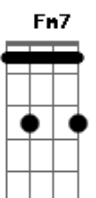

© ukulele-chords.com