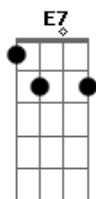

© ukulele-chords.com