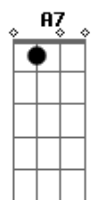

© ukulele-chords.com