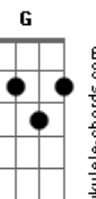

© ukulele-chords.com