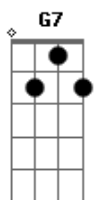

© ukulele-chords.com