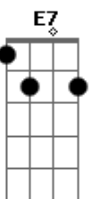

© ukulele-chords.com