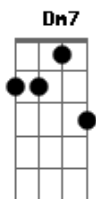

© ukulele-chords.com