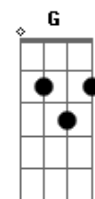

© ukulele-chords.com