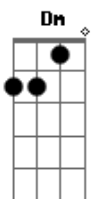

Sérgio Mendes - The Look Of Love

Tom: C
Intro: | Dm7 | F - E7 | Am7 | E7 |

(E7) Am D G Dm7
The look of love is in your eyes,

F Dm7 E7sus4 E7
A look your smile can't disguise.

Am A7sus4 A7 Dm Dm7 Dm7- G7
The look of lo---ove is saying so much more

Cm7 C7 C Fm7
Than just words could ever say,

Dm7 E7sus4 E7
And what my heart has heard, well it takes my breath away.

G7 Cm7 Am7 Dm7 G7 Dm7
I can hardly wait to hold you, feel my arms around you;

G7 Dm7 G7
How long I have wait - ed

Cm7 Am7 Dm7 G7 E7
Waited just to love you, now that I have found you?

E7sus4 E7 Am D G Dm7
You've got the look of love, it's on your face,

F Dm7 E7sus4 E7
A look that time can't erase.

Am A7sus4 A7 Dm Dm7 Dm7- G7
Be mine tonight----, let this be just the start

Cm7 C7 C Fm7
Of so many nights like this;

Dm7 E7sus4 E7
Let's take a lover's vow and then seal it with a kiss.

G7 Cm7 Am7 Dm7 G7 Dm7
I can hardly wait to hold you, feel my arms around you?

G7 Dm7 G7
How long I have wait - ed,

Cm7 Am7 Dm7 G7 Dm7
Waited just to love you, now that I have found you?

Dm D Dm Am Am7 D
Don't ev - er go,

Dm D Dm Am Am7 D
Don't ev - er go,

Dm D Dm Am Am7 D
I love you so,

Dm D Dm Am Am7 D
Don't ev - er go.

Acordes

© ukulele-chords.com