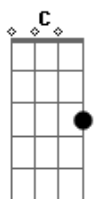

© ukulele-chords.com