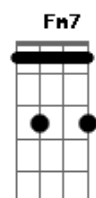

© ukulele-chords.com