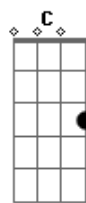

# Sérgio Mendes - Never Gonna Let You Go

Tom: Gb

Intro: Gbm Bm E A Gbm E Gb

Gm7 Cm7 F  
I was as wrong as I could be  
Bb Eb  
To let you get away from me  
Bb  
I'll regret that move  
Ab7 F G Em  
For as long as I'm livin'  
Am7 D7  
But now that I've come to see the light  
D Bm7 C7  
All I wanna do is make things right  
Bm7  
So just say the word  
D D  
And tell me that I'm forgiven  
Bb7  
You and me  
Am7 Gm7 Em7- F  
We're gonna be better than we were before  
C G  
I loved you then but now I intend  
Gbm B E/7 E7 E/7 E7  
To open up and love you even more  
Ebm Ab  
This time you can be sure

D Bm7  
Some flickers of love  
C7  
That still shines through  
Bm7  
Let's talk it out  
D D D  
Let's talk about second chances  
Bb7  
Wait and see  
Am7 Gm7 Em7- F  
It's gonna be sweeter than it was before  
C G  
I gave some then but now I intend  
Gbm B E/7 E7 E/7 E7  
To dedicate myself to giving more  
Ebm Ab  
This time you can be sure  
Solo: Eb7 Eb7 Cm7- Db Bbm7 A7- Abm7  
Bbm7 B7 Fm7- Bb7 Eb/7 Eb7 Eb/7 Eb7  
Dm7-  
Oh... So if you'll just say  
G7  
You want me too...  
Em Am7  
I'm never gonna let you go  
D D Bm7  
I'm gonna hold you in my arms forever  
C7 Gb7  
Gonna try and make up for all the times  
B  
I hurt you so  
Eb Eb Cm7  
From this day on we're gonna be together  
Db7  
Oh I swear this time  
Eb F Gm7-  
I'm never gonna let you go  
Bbm7 Ebm7  
I'm never gonna let you go  
Ab Ab Fm  
I'm gonna hold you in my arms forever  
Gb7 C7  
Gonna try and make up for all the times  
F Gm7-  
I hurt you so  
Bbm7 Ebm7  
Gonna hold your body close to mine  
Ab Ab Fm  
From this day on we're gonna be together  
Gb7  
Oh I swear this time  
Ab Bb  
So if you'll just say you want me too...

## Acordes

**Bb7**

© ukulele-chords.com

**C7**

© ukulele-chords.com

**Bb7**

© ukulele-chords.com

**C**