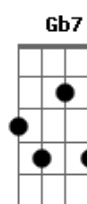

# Sérgio Mendes - Never Gonna Let You Go

Tom: Gb

Intro: Gbm Bm E A Gbm E Gb

Gm7 Cm7 F  
I was as wrong as I could be  
Bb Eb  
To let you get away from me  
Bb  
I'll regret that move  
Ab7 F G Em  
For as long as I'm livin'  
Am7 D7  
But now that I've come to see the light  
D Bm7 C7  
All I wanna do is make things right  
Bm7  
So just say the word  
D D  
And tell me that I'm forgiven  
Bb7  
You and me  
Am7 Gm7 Em7- F  
We're gonna be better than we were before  
C G  
I loved you then but now I intend  
Gbm B E/7 E7 E/7 E7  
To open up and love you even more  
Ebm Ab  
This time you can be sure

© ukulele-chords.com

**Db**

© ukulele-chords.com

**Abn7**

© ukulele-chords.com

**B7**

© ukulele-chords.com

**Gb7**