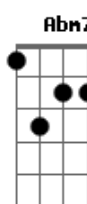

© ukulele-chords.com