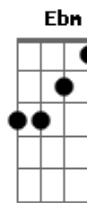

B7

Ebn

© ukulele-chords.com