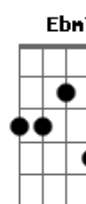

© ukulele-chords.com