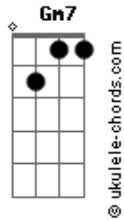

Sérgio Mendes - Constant Rain

tom:
Intro: Dm Am7 Dm

Chove Chuva
Dm7 Gm7
A7 Dm
Constant is the rain
Dm7 Gm7
Chove Chuva
A7 Dm
Endless is the pain
Gm7 A7
Chove Chove Chove Chuva
Dm
Endless is the pain

As I stand here and remember
Am7 Gm7 F7M
When once our hearts were one
Gm7
And everyday was spring to me
Am7
To be loved
A7 Dm
And to go on the sun

Dm
Now the days are lonely

Acordes

The song of love is still
Gm7
They say that I will forget you
A7 Dm7
But I say I never will

And it hurts with such a pain
Gm7
A7 Dm Am7 Dm7
To be alone and lonely in the rain
Gm7
And it hurts with such a pain to be
Am7 Dm Am7 Dm
Alone and lonely in the rain

Dm7 Gm7
Chove Chuva
A7 Dm
Constant is the rain
Dm7 Gm7
Chove Chuva
A7 Dm
Endless is the pain
Dm7 Gm7
Chove Chove Chove Chuva
A7 Dm
Endless is the pain

Endless is the pain