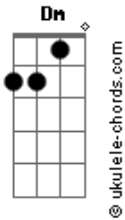

Sérgio Mendes - Constant Rain

tom:
Intro: Dm Am7 Dm

Chove Chuva
Dm7 Gm7
A7 Dm
Constant is the rain
Dm7 Gm7
Chove Chuva
A7 Dm
Endless is the pain
Gm7 A7
Chove Chove Chove Chuva
Dm
Endless is the pain

As I stand here and remember
Am7 Gm7 F7M
When once our hearts were one
Gm7
And everyday was spring to me
Am7
To be loved
A7 Dm
And to go on the sun

Dm
Now the days are lonely

Acordes

The song of love is still
Gm7
They say that I will forget you
A7 Dm7
But I say I never will

And it hurts with such a pain
Gm7
A7 Dm Am7 Dm7
To be alone and lonely in the rain
Gm7
And it hurts with such a pain to be
Am7 Dm Am7 Dm
Alone and lonely in the rain

Dm7 Gm7
Chove Chuva
A7 Dm
Constant is the rain
Dm7 Gm7
Chove Chuva
A7 Dm
Endless is the pain
Dm7 Gm7
Chove Chove Chove Chuva
A7 Dm
Endless is the pain

Endless is the pain