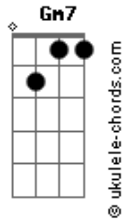

Sérgio Mendes - Constant Rain

tom:
Intro: Dm Am7 Dm

Chove Chuva
Dm7 Gm7
A7 Dm
Constant is the rain
Dm7 Gm7
Chove Chuva
A7 Dm
Endless is the pain
Gm7 A7
Chove Chove Chove Chuva
Dm
Endless is the pain

As I stand here and remember
Am7 Gm7 F7M
When once our hearts were one
Gm7
And everyday was spring to me
Am7
To be loved
A7 Dm
And to go on the sun

Dm
Now the days are lonely

Acordes

The song of love is still
Gm7
They say that I will forget you
A7 Dm7
But I say I never will

And it hurts with such a pain
Gm7
A7 Dm Am7 Dm7
To be alone and lonely in the rain
Gm7
And it hurts with such a pain to be
Am7 Dm Am7 Dm
Alone and lonely in the rain

Dm7 Gm7
Chove Chuva
A7 Dm
Constant is the rain
Dm7 Gm7
Chove Chuva
A7 Dm
Endless is the pain
Dm7 Gm7
Chove Chove Chove Chuva
A7 Dm
Endless is the pain

Endless is the pain