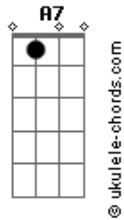

Sérgio Mendes - Constant Rain

tom:
Intro: Dm Am7 Dm

Chove Chuva
Dm7 Gm7
A7 Dm
Constant is the rain
Dm7 Gm7
Chove Chuva
A7 Dm
Endless is the pain
Gm7 A7
Chove Chove Chove Chuva
Dm
Endless is the pain

As I stand here and remember
Am7 Gm7 F7M
When once our hearts were one
Gm7
And everyday was spring to me
Am7
To be loved
A7 Dm
And to go on the sun

Dm
Now the days are lonely

Acordes

The song of love is still
Gm7
They say that I will forget you
A7 Dm7
But I say I never will

And it hurts with such a pain
Gm7
A7 Dm Am7 Dm7
To be alone and lonely in the rain
Gm7
And it hurts with such a pain to be
Am7 Dm Am7 Dm
Alone and lonely in the rain

Dm7 Gm7
Chove Chuva
A7 Dm
Constant is the rain
Dm7 Gm7
Chove Chuva
A7 Dm
Endless is the pain
Dm7 Gm7
Chove Chove Chove Chuva
A7 Dm
Endless is the pain

Endless is the pain