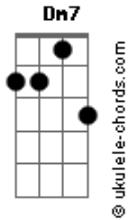

# Sérgio Mendes - Constant Rain

tom:  
Intro: Dm Am7 Dm

Chove Chuva  
Dm7 Gm7  
A7 Dm  
Constant is the rain  
Dm7 Gm7  
Chove Chuva  
A7 Dm  
Endless is the pain  
Gm7 A7  
Chove Chove Chove Chuva  
Dm  
Endless is the pain

As I stand here and remember  
Am7 Gm7 F7M  
When once our hearts were one  
Gm7  
And everyday was spring to me  
Am7  
To be loved  
A7 Dm  
And to go on the sun

Dm  
Now the days are lonely

## Acordes

The song of love is still  
Gm7  
They say that I will forget you  
A7 Dm7  
But I say I never will

And it hurts with such a pain  
Gm7  
A7 Dm Am7 Dm7  
To be alone and lonely in the rain  
Gm7  
And it hurts with such a pain to be  
Am7 Dm Am7 Dm  
Alone and lonely in the rain