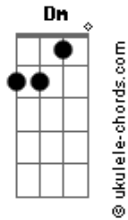

Sérgio Mendes - Constant Rain

tom:
Intro: Dm Am7 Dm

Chove Chuva
Dm7 Gm7
A7 Dm
Constant is the rain
Dm7 Gm7
Chove Chuva
A7 Dm
Endless is the pain
Gm7 A7
Chove Chove Chove Chuva
Dm
Endless is the pain

As I stand here and remember
Am7 Gm7 F7M
When once our hearts were one
Gm7
And everyday was spring to me
Am7
To be loved
A7 Dm
And to go on the sun

Dm
Now the days are lonely

Acordes

The song of love is still
Gm7
They say that I will forget you
A7 Dm7
But I say I never will

And it hurts with such a pain
Gm7
A7 Dm Am7 Dm7
To be alone and lonely in the rain
Gm7
And it hurts with such a pain to be
Am7 Dm Am7 Dm
Alone and lonely in the rain

Dm7 Gm7
Chove Chuva
A7 Dm
Constant is the rain
Dm7 Gm7
Chove Chuva
A7 Dm
Endless is the pain
Dm7 Gm7
Chove Chove Chove Chuva
A7 Dm
Endless is the pain

Endless is the pain