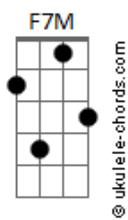

Sérgio Mendes - Constant Rain

tom:
Intro: Dm Am7 Dm

Chove Chuva
Dm7 Gm7
A7 Dm
Constant is the rain
Dm7 Gm7
Chove Chuva
A7 Dm
Endless is the pain
Gm7 A7
Chove Chove Chove Chuva
Dm
Endless is the pain

As I stand here and remember
Am7 Gm7 F7M
When once our hearts were one
Gm7
And everyday was spring to me
Am7
To be loved
A7 Dm
And to go on the sun

Dm
Now the days are lonely

Acordes

The song of love is still
Gm7
They say that I will forget you
A7 Dm7
But I say I never will

And it hurts with such a pain
Gm7
A7 Dm Am7 Dm7
To be alone and lonely in the rain
Gm7
And it hurts with such a pain to be
Am7 Dm Am7 Dm
Alone and lonely in the rain

Dm7 Gm7
Chove Chuva
A7 Dm
Constant is the rain
Dm7 Gm7
Chove Chuva
A7 Dm
Endless is the pain
Dm7 Gm7
Chove Chove Chove Chuva
A7 Dm
Endless is the pain

Endless is the pain