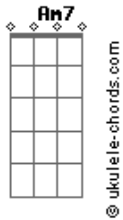

Sérgio Mendes - Constant Rain

tom:
Intro: Dm Am7 Dm

Chove Chuva
Dm7 Gm7
A7 Dm
Constant is the rain
Dm7 Gm7
Chove Chuva
A7 Dm
Endless is the pain
Gm7 A7
Chove Chove Chove Chuva
Dm
Endless is the pain

As I stand here and remember
Am7 Gm7 F7M
When once our hearts were one
Gm7
And everyday was spring to me
Am7
To be loved
A7 Dm
And to go on the sun

Dm
Now the days are lonely

Acordes

The song of love is still
Gm7
They say that I will forget you
A7 Dm7
But I say I never will

And it hurts with such a pain
Gm7
A7 Dm Am7 Dm7
To be alone and lonely in the rain
Gm7
And it hurts with such a pain to be
Am7 Dm Am7 Dm
Alone and lonely in the rain

Dm7 Gm7
Chove Chuva
A7 Dm
Constant is the rain
Dm7 Gm7
Chove Chuva
A7 Dm
Endless is the pain
Dm7 Gm7
Chove Chove Chove Chuva
A7 Dm
Endless is the pain

Endless is the pain