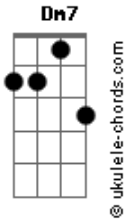

# Sérgio Mendes - Constant Rain

tom:  
Intro: Dm Am7 Dm

Chove Chuva  
Dm7 Gm7  
A7 Dm  
Constant is the rain  
Dm7 Gm7  
Chove Chuva  
A7 Dm  
Endless is the pain  
Gm7 A7  
Chove Chove Chove Chuva  
Dm  
Endless is the pain

As I stand here and remember  
Am7 Gm7 F7M  
When once our hearts were one  
Gm7  
And everyday was spring to me  
Am7  
To be loved  
A7 Dm  
And to go on the sun

Dm  
Now the days are lonely

## Acordes

The song of love is still  
Gm7  
They say that I will forget you  
A7 Dm7  
But I say I never will

And it hurts with such a pain  
Gm7  
A7 Dm Am7 Dm7  
To be alone and lonely in the rain  
Gm7  
And it hurts with such a pain to be  
Am7 Dm Am7 Dm  
Alone and lonely in the rain