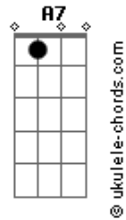

Sérgio Mendes - Constant Rain

tom:
Intro: Dm Am7 Dm

Chove Chuva
Dm7 Gm7
A7 Dm
Constant is the rain
Dm7 Gm7
Chove Chuva
A7 Dm
Endless is the pain
Gm7 A7
Chove Chove Chove Chuva
Dm
Endless is the pain

As I stand here and remember
Am7 Gm7 F7M
When once our hearts were one
Gm7
And everyday was spring to me
Am7
To be loved
A7 Dm
And to go on the sun

Dm
Now the days are lonely

Acordes

The song of love is still
Gm7
They say that I will forget you
A7 Dm7
But I say I never will

And it hurts with such a pain
Gm7
A7 Dm Am7 Dm7
To be alone and lonely in the rain
Gm7
And it hurts with such a pain to be
Am7 Dm Am7 Dm
Alone and lonely in the rain

Dm7 Gm7
Chove Chuva
A7 Dm
Constant is the rain
Dm7 Gm7
Chove Chuva
A7 Dm
Endless is the pain
Dm7 Gm7
Chove Chove Chove Chuva
A7 Dm
Endless is the pain

Endless is the pain