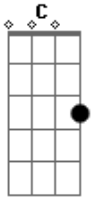

Sepultura - Warriors Of Death

Tom: **C**

Tune down 1 step (D,G,C,F,A,**D**)

Intro:

Intro: (higher)

Verse

Verse (higher)

Break

Slower

Slow

Tapping solo (repeat bars as needed)

Palm mute

Acordes

© ukulele-chords.com

© ukulele-chords.com