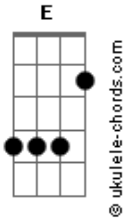

Sepultura - Roots Bloody Roots - Rock In Rio 3

Tom: E

Key:
PM = palm mute
h = hammer on
/ = Slide
b = bend
Intro: (guitar 1)

Chorus

Verse

Interlude

Verse

Chorus

Acordes

Verse

Interlude 2

PM- -

Verse

Interlude

(Solo)

Bridge

PM- - - - -

Outro