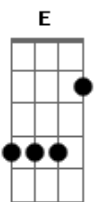

© ukulele-chords.com