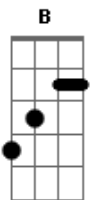

© ukulele-chords.com