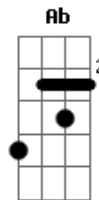

© ukulele-chords.com