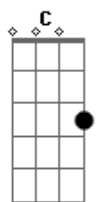

© ukulele-chords.com