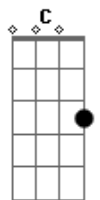

© ukulele-chords.com