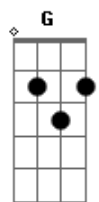

© ukulele-chords.com