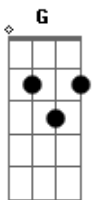

© ukulele-chords.com