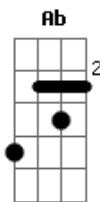

© ukulele-chords.com