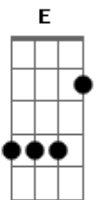

Sepultura - Ciucriminals In Uniform

Tom: **A**

Tuning **E A D G B E**

Feedback and electronic noises

Guitar 1

[Guitar 2

Guitar 1

[Guitar 2

Guitar 1

[Guitar 2

Verse

Rpt above

Rpt Verse

Interlude

Lead enters 3rd time

[-PM] [-PM] [----PM----]

Faint guitar fill enters 2nd time
h h h ~~~

PM

Guitar solo

C
t t t t t t t t

Ab
t t t t t t t t

C
t t t t t t t t t
Ab
t t t t t t t t

Guitar solo

F
h h

h h

[PM] [PM] [PM] [PM] PM

Rpt Verse

Guitar 1

[Guitar 2
[~~~~~

Acordes

© ukulele-chords.com

© ukulele-chords.com