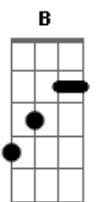

© ukulele-chords.com