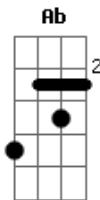

© ukulele-chords.com