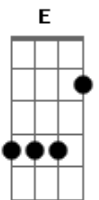

Sepultura - Ciucriminals In Uniform

Tom: **A**

Tuning **E A D G B E**

Feedback and electronic noises

Guitar 1

[Guitar 2

Guitar 1

[Guitar 2

Guitar 1

[Guitar 2

Verse

Rpt above

Rpt Verse

Interlude

Lead enters 3rd time

[-PM] [-PM] [----PM----]

Faint guitar fill enters 2nd time
h h h ~~~

PM

Guitar solo

C
t t t t t t t t

Ab
t t t t t t t t

C
t t t t t t t t t

Ab
t t t t t t t t

Guitar solo

F
h h

h h

[PM] [PM] [PM] [PM] PM

Rpt Verse

Guitar 1

[Guitar 2
[~~~~~

Acordes

© ukulele-chords.com