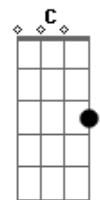

© ukulele-chords.com