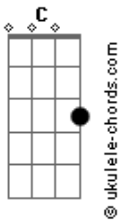

Sepultura - Breed Apart

Tom: C

Album: ROOTS
Tabbed by: Florent Campana
http:// { this is on Max Cavalera

RIFF AINTR0

Beat your knee to make the percussions it's cool :)

Riff B
-0-0-0----
-2-2-0----
-0-0-0----
-0-0-0----
-0-0-0----
-3-3-3----

RIFF A

RIFF B

RIFF C

before the verses

RIFF D VERSES

> > > >

Acordes

RIFF C

RIFF D

RIFF E

"Open up your mind and go your own way"

h

RIFF E

Berimbau; and percu, stuffs.

RIFF E

RIFF F

```
-----
-----
-----
-----
-4-8-7-5-8-7-5-4-3-4-3-4
-2-6-5-3-6-5-3-2-1-2-1-2
```

\ you play only this chord, the other stuff is on hammering so you slide up.

I'm tabbing Lookaway, Endangered Species and Dictatorshit.

NUTTY DEAD FUCKING RULES!!!!!!!!!!!!