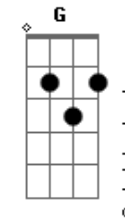

Sepultura - Breed Apart

Tom: C

Album: ROOTS
Tabbed by: Florent Campana
http:// { this is on Max Cavalera

RIFF AINTR0

Beat your knee to make the percussions it's cool :)

Riff B
-0-0-0----
-2-2-0----
-0-0-0----
-0-0-0----
-0-0-0----
-3-3-3----

RIFF A

RIFF B

RIFF C

before the verses

RIFF D VERSES

> > > >

Acordes

RIFF C

RIFF D

RIFF E

"Open up your mind and go your own way"

h

RIFF E

Berimbau; and percu, stuffs.

RIFF E

RIFF F

```
-----
-----
-----
-----
-4-8-7-5-8-7-5-4-3-4-3-4
-2-6-5-3-6-5-3-2-1-2-1-2
```

\ you play only this chord, the other stuff is on hammering so you slide up.

I'm tabbing Lookaway, Endangered Species and Dictatorshit.

NUTTY DEAD FUCKING RULES!!!!!!!!!!!!