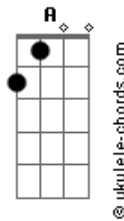

Sepultura - Breed Apart

Tom: C

Album: ROOTS
Tabbed by: Florent Campana
http:// { this is on Max Cavalera

RIFF AINTR0

Beat your knee to make the percussions it's cool :)

Riff B
-0-0-0----
-2-2-0----
-0-0-0----
-0-0-0----
-0-0-0----
-3-3-3----

RIFF A

RIFF B

RIFF C

before the verses

RIFF D VERSES

> > > >

Acordes

RIFF C

RIFF D

RIFF E

"Open up your mind and go your own way"

h

RIFF E

Berimbau; and percu, stuffs.

RIFF E

RIFF F

```
-----
-----
-----
-----
-4-8-7-5-8-7-5-4-3-4-3-4
-2-6-5-3-6-5-3-2-1-2-1-2
```

\ you play only this chord, the other stuff is on hammering so you slide up.

I'm tabbing Lookaway, Endangered Species and Dictatorshit.

NUTTY DEAD FUCKING RULES!!!!!!!!!!!!