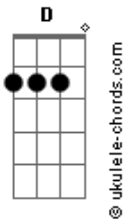

Sepultura - Border Wars

Tom: **G**

Tuning: Drop **D** 4 flat.

Intro: -

"Where am i to go..."

/xxxxxxxxxxxxPMxxxxxxxxxxxx\

"The walls that we build..."

e}----

b}----

Acordes

g}----

D}-4-- Hit the note repeatedly and distort

A}----

D}----

"No, no, cant be this way..."

"Border wars!!":-