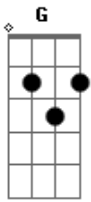

Sepultura - Border Wars

Tom: **G**

Tuning: Drop **D** 4 flat.

Intro: -

"Where am i to go..."

/xxxxxxxxxxxxPMxxxxxxxxxxxx\

"The walls that we build..."

e}----

b}----

Acordes

© ukulele-chords.com

© ukulele-chords.com

g}----

D}-4-- Hit the note repeatedly and distort

A}----

D}----