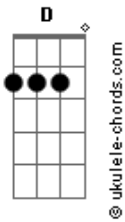

# Sepultura - Border Wars

Tom: **G**

Tuning: Drop **D** 4 flat.

Intro: -

"Where am i to go..."

/xxxxxxxxxxxxPMxxxxxxxxxxxx\

"The walls that we build..."

e}----

## Acordes

g}----

D}-4-- Hit the note repeatedly and distort

A}----

D}----

"No, no, cant be this way..."

"Border wars!!":-

Playout:-