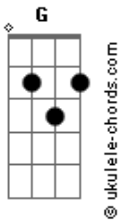

Sepultura - Border Wars

Tom: **G**

Tuning: Drop **D** 4 flat.

Intro: -

"Where am i to go..."

/xxxxxxxxxxxxPMxxxxxxxxxxxx\

"The walls that we build..."

e}----

b}----

Acordes

g}----

D}-4-- Hit the note repeatedly and distort

A}----

D}----

"No, no, cant be this way..."

"Border wars!!":-