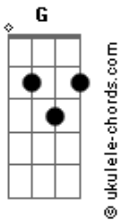

# Sepultura - Border Wars

Tom: **G**

Tuning: Drop **D** 4 flat.

Intro: -

"Where am i to go..."

/xxxxxxxxxxxxPMxxxxxxxxxxxx\

"The walls that we build..."

e}----

## Acordes

g}----

D}-4-- Hit the note repeatedly and distort

A}----

D}----

"No, no, cant be this way..."

"Border wars!!":-

Playout:-