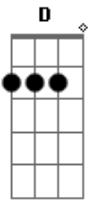

Sepultura - Border Wars

Tom: **G**

Tuning: Drop **D** 4 flat.

Intro: -

"Where am i to go..."

/xxxxxxxxxxxxPMxxxxxxxxxxxx\

"The walls that we build..."

e}----

b}----

Acordes

© ukulele-chords.com

© ukulele-chords.com

g}----

D}-4-- Hit the note repeatedly and distort

A}----

D}----