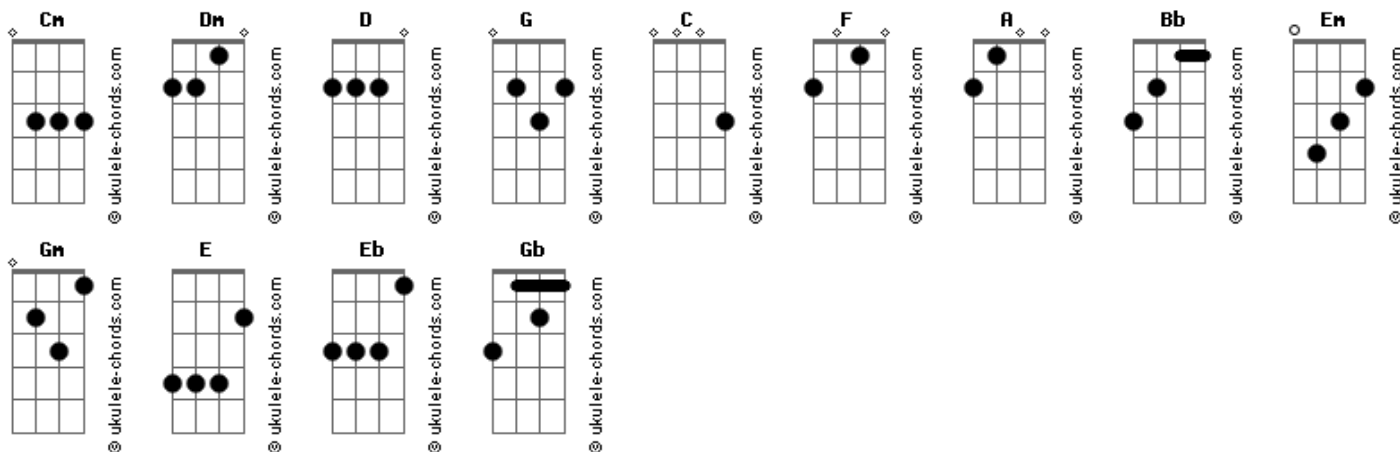

Sepultura - Agony Of Defeat

tom:
Cm (forma dos acordes no tom de **Dm**)
 Afinação: **D G C F A D**

Intro: **Dm Bb D Em**

Dm Bb
 The doubts are swarming in my head
D Em
 Down deep in the limbo
Dm Bb
 I try my best to?filter?it
D Em
 Fight for the?answers

D
 It's starting to take control again

Somehow?i won't let go

The premonition of worthlessness

Fear that I'm dead

D
 I'm trapped dealing with the outside, let me out

I'm trapped on the inside, let me out

Lost fighting with the pain without a doubt

I'm trapped on the inside, let me out **Bb**

Gm Bb
 Oh, these doubts, let go
Gm Bb
 All these doubts, let me out

D Bb E Eb
 Search for a reason
D E E Eb
 Hope dying slowly

D
 I'm trapped dealing with the outside, let me out

Acordes

E Eb
 I'm falling
D E Eb
 My hope dying slowly

A D
 Try to find a way
D Gb
 To embrace the pain
A D
 Try to find a way
D Gb
 To embrace the pain

Gm Bb
 Oh, these doubts, let go
Gm Bb
 All these doubts, let me out