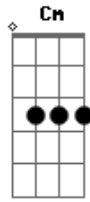

© ukulele-chords.com