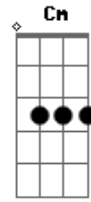

© ukulele-chords.com