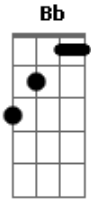

© ukulele-chords.com