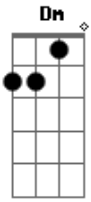

© ukulele-chords.com

© ukulele-chords.com