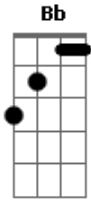

© ukulele-chords.com